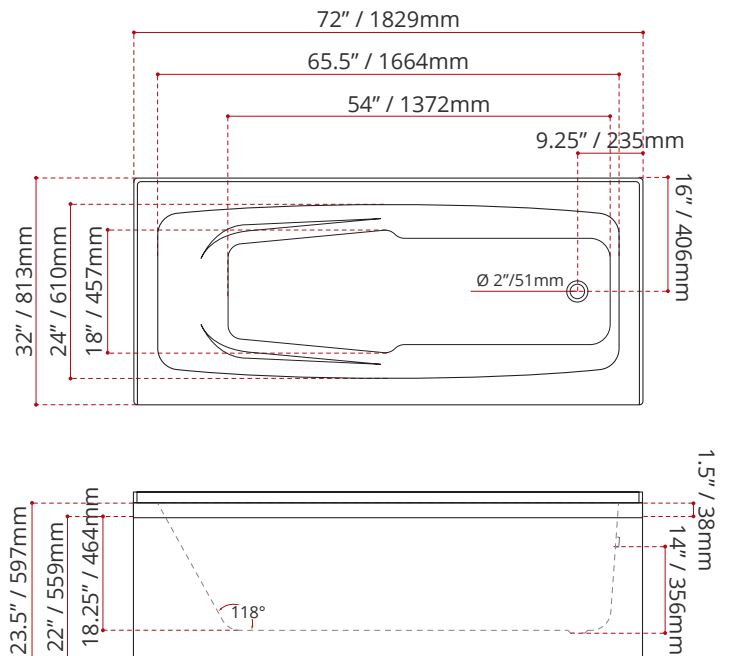

DIMENSIONS	WATER DEPTH	CAPACITY
<ul style="list-style-type: none"> • Length: 72" / 1829mm • Width: 32" / 813mm • Skirt Height: 22" / 559mm 	14" / 356mm Drain to overflow	59 gal. 223 litres of water

PRODUCT INFORMATION:

SHIPPING INFORMATION:

KG/LBS

- Length: 74" / 1880mm
- Width: 34" / 864mm
- Height: 26" / 660mm
- Net Weight: 40 kg / 88 lbs.
- Gross Weight: 45 kg / 99 lbs

MODEL NUMBER : 5265
(LEFT HAND DRAIN LOCATION)

MODEL NUMBER : 5275
(RIGHT HAND DRAIN LOCATION)

DISCLAIMER: Measurements may vary ± 1/4" (Diagram Not to scale)