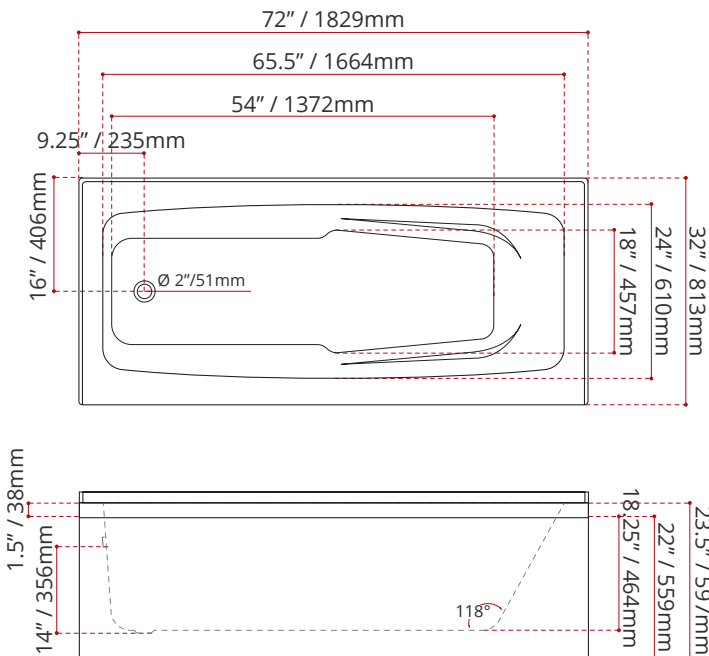

DIMENSIONS	WATER DEPTH	CAPACITY
<ul style="list-style-type: none"> • Length: 72" / 1829mm • Width: 32" / 813mm • Skirt Height: 22" / 559mm 	14" / 356mm Drain to overflow	59 gal. 223 litres of water

PRODUCT INFORMATION:

SHIPPING INFORMATION:

KG/LBS

- Length: 74" / 1880mm
- Width: 34" / 864mm
- Height: 26" / 660mm
- Net Weight: 40 kg / 88 lbs.
- Gross Weight: 45 kg / 99 lbs

MODEL NUMBER : 5265
(LEFT HAND DRAIN LOCATION)

MODEL NUMBER : 5275
(RIGHT HAND DRAIN LOCATION)

DISCLAIMER: Measurements may vary ± 1/4" (Diagram Not to scale)