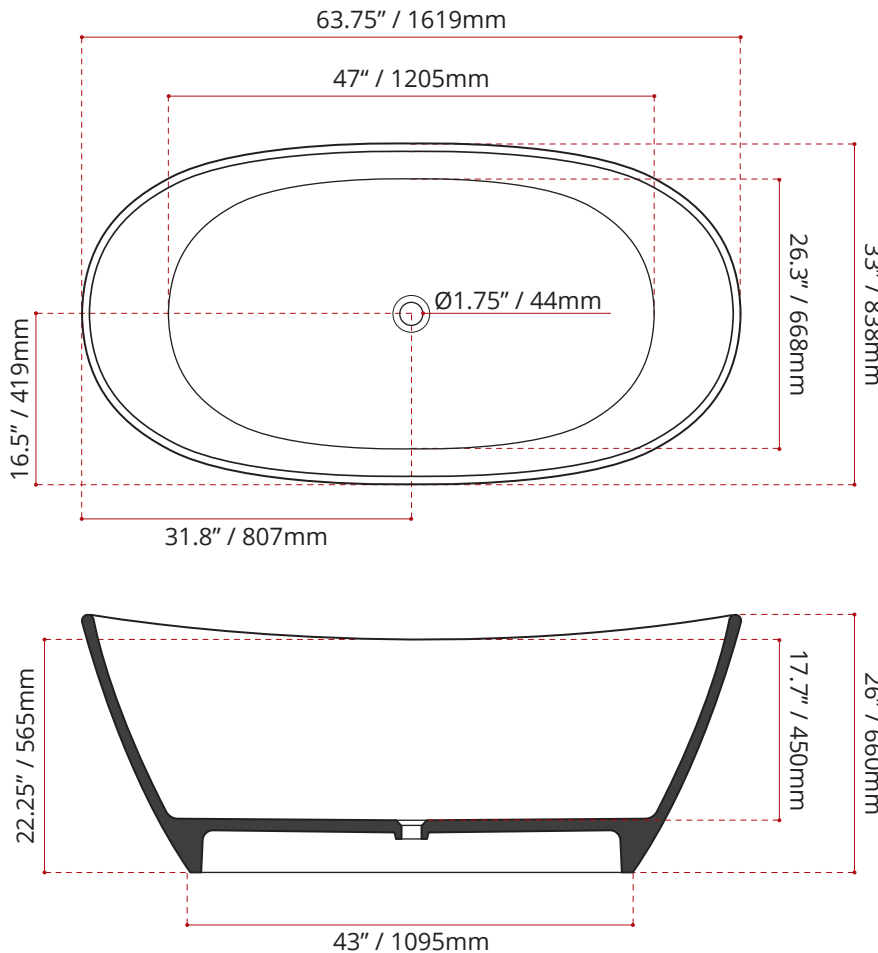

Product images are for illustration purposes only. Actual product(s) may vary.

MODEL No.	FINISH
958MW	MW MATTE WHITE
958GW	GW GLOSS WHITE

DIMENSIONS	WATER DEPTH	CAPACITY
<ul style="list-style-type: none"> Length: 63.75" / 1619mm Width: 33" / 838mm Height: 25" / 635mm 	15.25" / 387mm Drain to overflow	80 gal. 303 litres of water

PRODUCT INFORMATION:

The RUBY freestanding bath is named after the historic gemstone that's like no other. This tub's curvaceous design is like one's own utopian bath, influenced by a Ruby's positive energy and vitality. *This tub comes with an integral slotted overflow and a chrome pop-up drain is included.* Complies with CSA & IAPMO standards.

SHIPPING INFORMATION:

- Length: 70" / 1778mm
- Width: 36" / 914mm
- Height: 26" / 660mm
- Net Weight: 150 kg / 330 lbs
- Gross Weight: 180 kg / 397 lbs

CUSTOMIZE YOUR TUB

ALL UPCHARGE OPTIONS ARE MADE TO ORDER
- NO REFUND - NO RETURN -

EXTERIOR FINISH OPTION

DISCLAIMER: Measurements may vary ± ¼" (Diagram Not to scale)