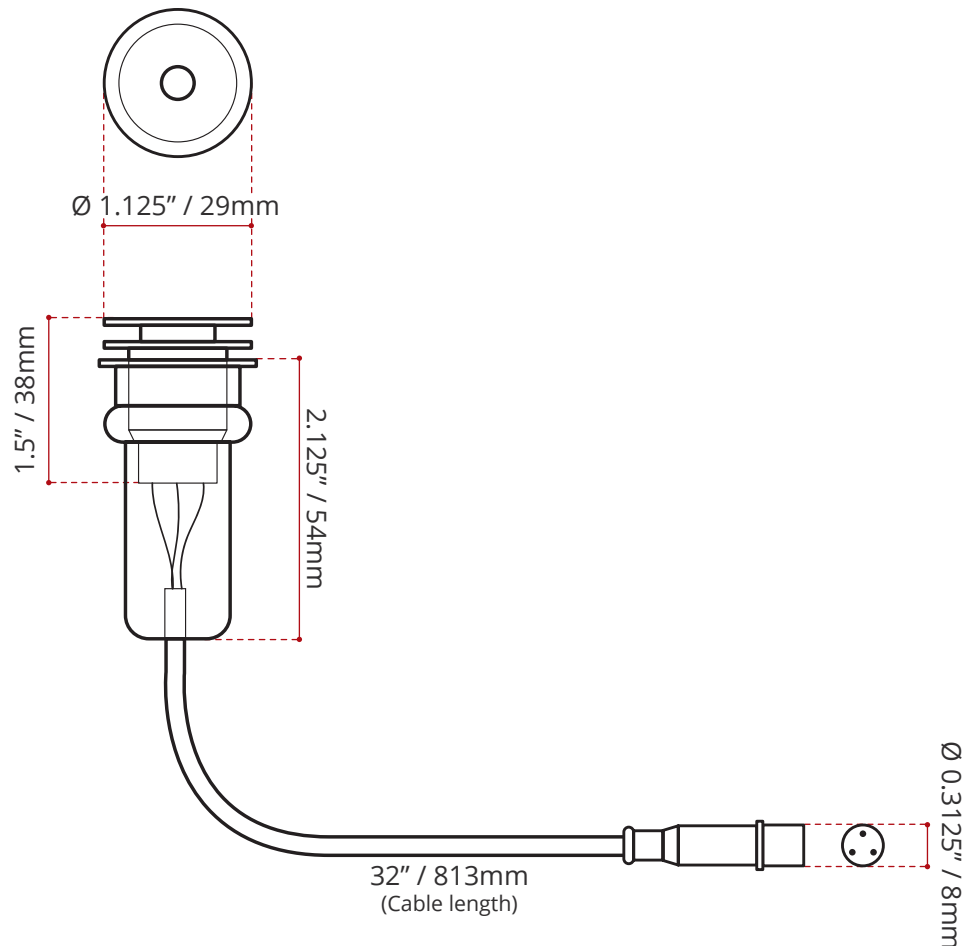

Product images are for illustration purposes only. Actual product(s) may vary.

DESCRIPTION:

VA-S88 TOILET SENSOR

SHIPPING INFORMATION:

- Length: 5" / 127mm
- Width: 5" / 127mm
- Height: 5" / 127mm
- Net Weight: 0.6 kg / 1.5 lbs.
- Gross Weight: 1 kg / 2 lbs.

DISCLAIMER: Measurements may vary $\pm \frac{1}{4}"$ (Diagram Not to scale)