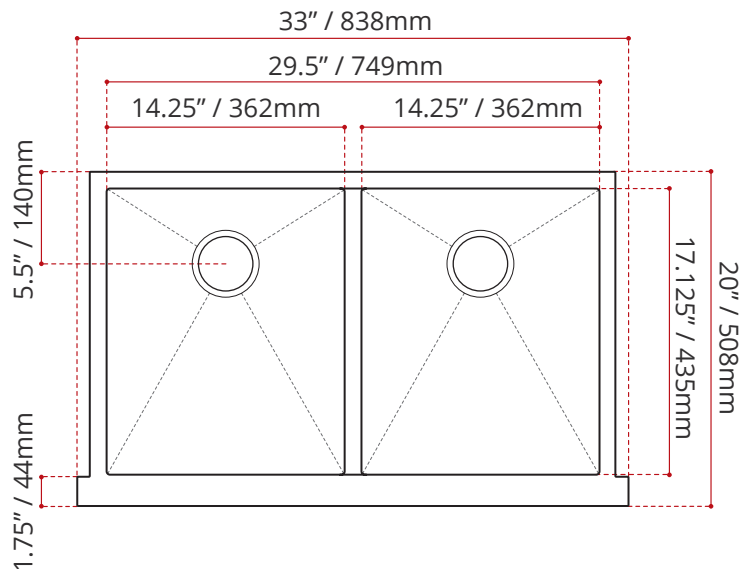

## DESCRIPTION:

- Double bowl 10° radius kitchen sink
- Undermount install with flat apron front
- Handcrafted from T-304 brushed stainless steel
- Durable commercial-grade 16 gauge thickness
- Off-set Back Drain location
- Drain groove design
- StoneGuard undercoated over rubber pad
- Sink grid and basket strainer included

## MINIMUM CABINET SIZE:

36" / 914mm

## SHIPPING INFORMATION:

- Length: 35.25" / 895mm
- Net Weight: 15 kg / 33 lbs.
- Width: 23" / 584mm
- Gross Weight: 17.5 kg / 38.5lbs.
- Height: 12.875" / 327mm

DISCLAIMER: Measurements may vary  $\pm \frac{1}{4}$ " (Diagram Not to scale)