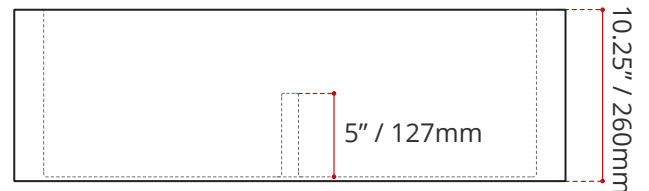

## SHIPPING INFORMATION:

- Length: 35.25" / 895mm
- Net Weight: 15 kg / 33 lbs.
- Width: 23" / 584mm
- Gross Weight: 17.5 kg / 38.5lbs.
- Height: 12.875" / 327mm

DISCLAIMER: Measurements may vary  $\pm \frac{1}{4}$ " (Diagram Not to scale)