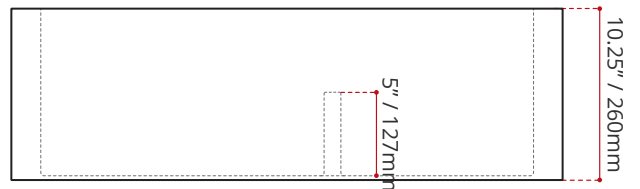

**DESCRIPTION:**

- Double bowl 10° radius kitchen sink
- Undermount install with flat apron front
- Handcrafted from T-304 brushed stainless steel
- Durable commercial-grade 16 gauge thickness
- Off-set Back Drain location
- Drain groove design
- StoneGuard undercoated over rubber pad
- Sink grid and basket strainer included

**MINIMUM CABINET SIZE:**

36" / 914mm

**SINK GRID OPTION**

BG2742  
BG4242

**FINISH:**

BRUSHED STAINLESS STEEL

**SHIPPING INFORMATION:**

- **Length:** 35.25" / 895mm
- **Width:** 23" / 584mm
- **Height:** 12.875" / 327mm
- **Net Weight:** 15 kg / 33 lbs.
- **Gross Weight:** 17.5 kg / 38.5lbs.

DISCLAIMER:  
Measurements may vary ± 1/4"  
(Diagram Not to scale)