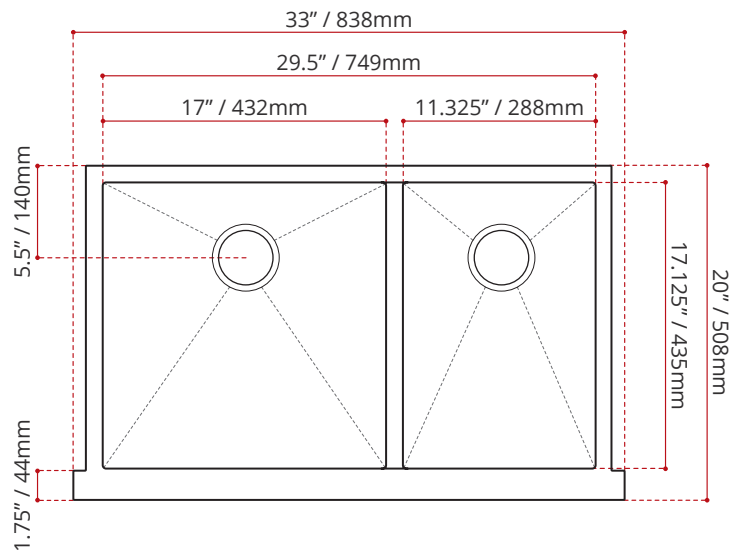

**DESCRIPTION:**

- Double bowl 10° radius kitchen sink
- Undermount install with flat apron front
- Handcrafted from T-304 brushed stainless steel
- Durable commercial-grade 16 gauge thickness
- Off-set Back Drain location
- Drain groove design
- StoneGuard undercoated over rubber pad
- Sink grid and basket strainer included

**MINIMUM CABINET SIZE:**

36" / 914mm

**SINK GRID OPTION**

BG2742  
BG4242

**FINISH:**

BRUSHED STAINLESS STEEL

**SHIPPING INFORMATION:**

- **Length:** 35.25" / 895mm
- **Width:** 23" / 584mm
- **Height:** 12.875" / 327mm
- **Net Weight:** 15 kg / 33 lbs.
- **Gross Weight:** 17.5 kg / 38.5lbs.

DISCLAIMER:  
Measurements may vary ± 1/4"  
(Diagram Not to scale)