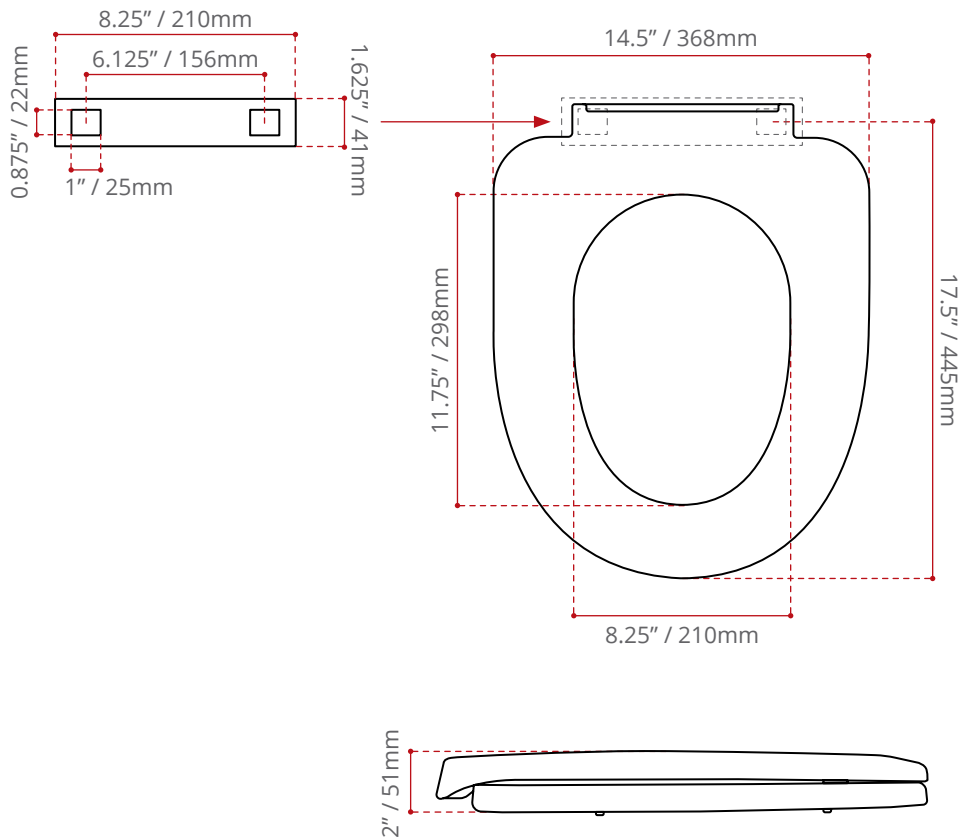

### DESCRIPTION:

- Soft closing seat.
- Heavy-duty duroplast toilet seat.
- Complies with CSA standards.

### SHIPPING INFORMATION:

- Length: 19" / 483mm
- Width: 15" / 381mm
- Height: 2.75" / 70mm
- Net Weight: 1.5 kg / 3.3 lbs
- Gross Weight: 2 kg / 4.4 lbs.

### TOILET SEAT BRACKET

DISCLAIMER:  
Measurements may vary  $\pm \frac{1}{4}$ "  
(Diagram Not to scale)