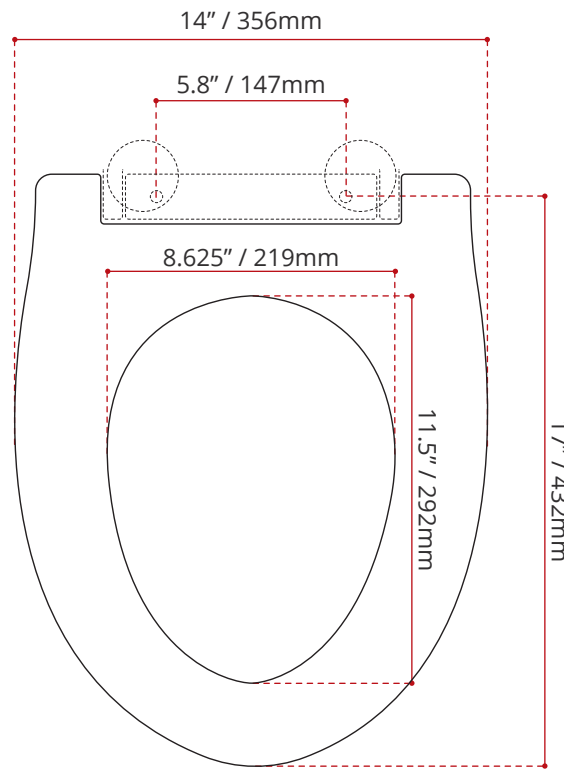

Product images are for illustration purposes only. Actual product(s) may vary.

DESCRIPTION:

- Toilet seat for VA0060 toilet
- Soft closing seat.
- Heavy-duty duroplast toilet seat.
- Complies with CSA standards.

SHIPPING INFORMATION:

- **Length:** 19.5" / 495mm
- **Net Weight:** 1 kg / 2.2 lbs
- **Width:** 2.75" / 70mm
- **Gross Weight:** 1.5 kg / 3.3 lbs
- **Height:** 14.5" / 368mm

DISCLAIMER: Measurements may vary ± 1/4" (Diagram Not to scale)