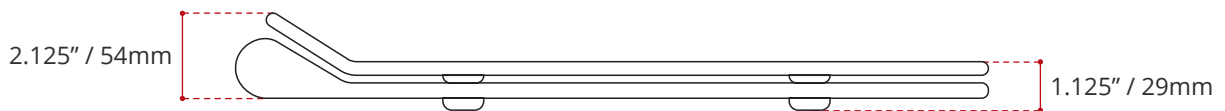

Product images are for illustration purposes only. Actual product(s) may vary.

DESCRIPTION:

- Toilet seat for VA0060 toilet
- Soft closing seat.
- Heavy-duty duroplast toilet seat.
- Complies with CSA standards.

SHIPPING INFORMATION:

- **Length:** 19.5" / 495mm
- **Net Weight:** 1 kg / 2.2 lbs
- **Width:** 2.75" / 70mm
- **Gross Weight:** 1.5 kg / 3.3 lbs
- **Height:** 14.5" / 368mm

DISCLAIMER: Measurements may vary ± 1/4" (Diagram Not to scale)