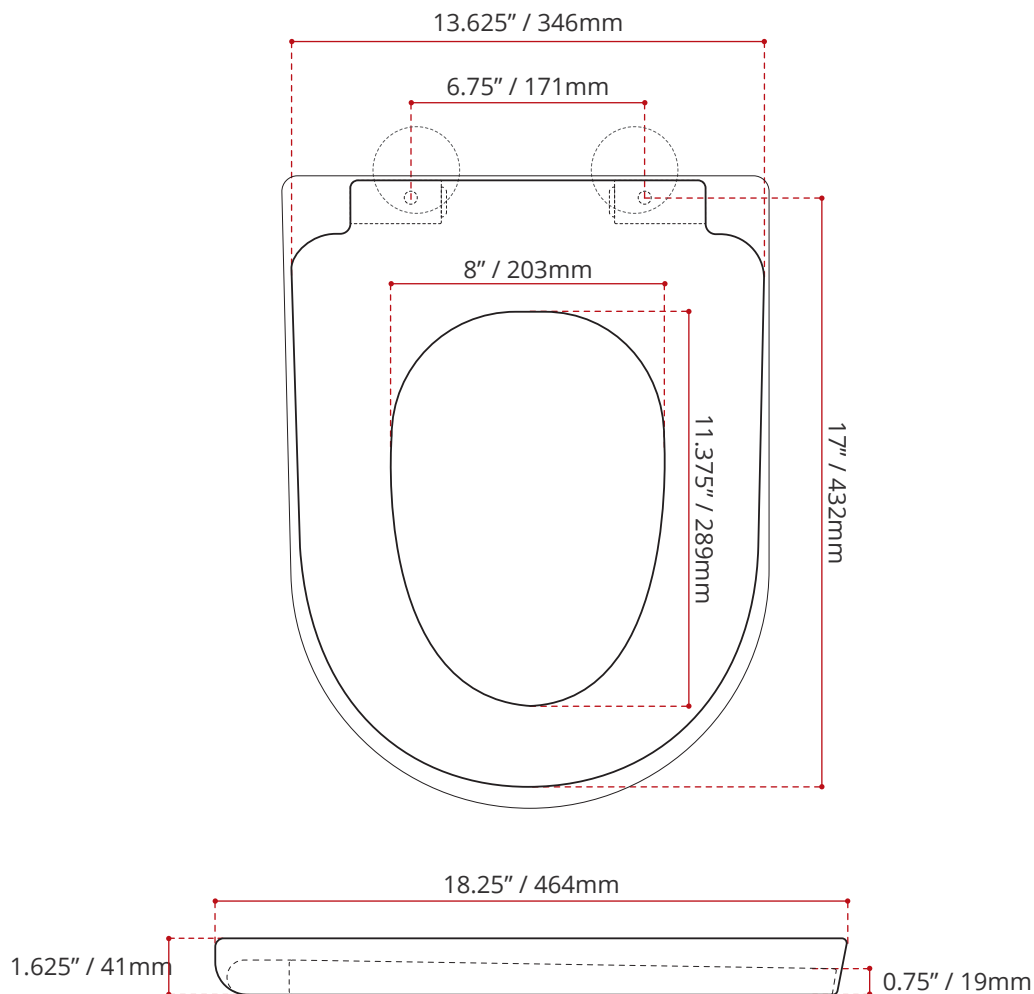

DESCRIPTION:

- Toilet seat for VA151 toilet
- Soft closing seat.
- Heavy-duty duroplast toilet seat.
- Complies with CSA standards.

SHIPPING INFORMATION:

- **Length:** 19.5" / 495mm
- **Net Weight:** 1 kg / 2.2 lbs
- **Width:** 2.75" / 70mm
- **Gross Weight:** 1.5 kg / 3.3 lbs
- **Height:** 14.5" / 368mm

DISCLAIMER: Measurements may vary ± 1/4" (Diagram Not to scale)