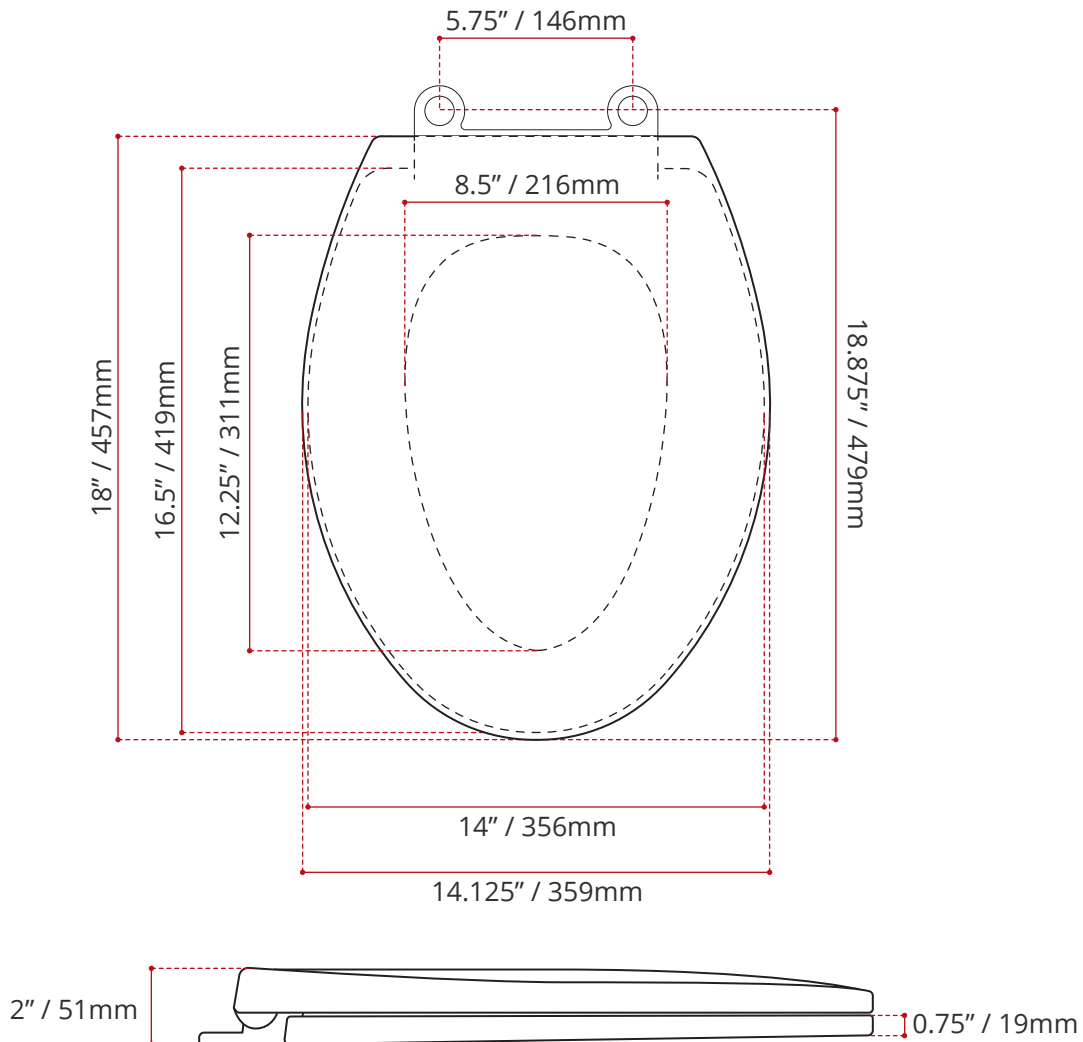

Product images are for illustration purposes only. Actual product(s) may vary.

DESCRIPTION:

- for **VA8811WHT toilet**
- Soft closing seat.
- Complies with CSA standards

SHIPPING INFORMATION:

- Length: 19" / 483mm
- Width: 15" / 381mm
- Height: 2.5" / 64mm
- Net Weight: 1.5 kg / 3.3 lbs
- Gross Weight: 2 kg / 4.4 lbs.

DISCLAIMER: Measurements may vary $\pm \frac{1}{4}$ " (Diagram Not to scale)
These dimensions and specifications are subject to change without notice