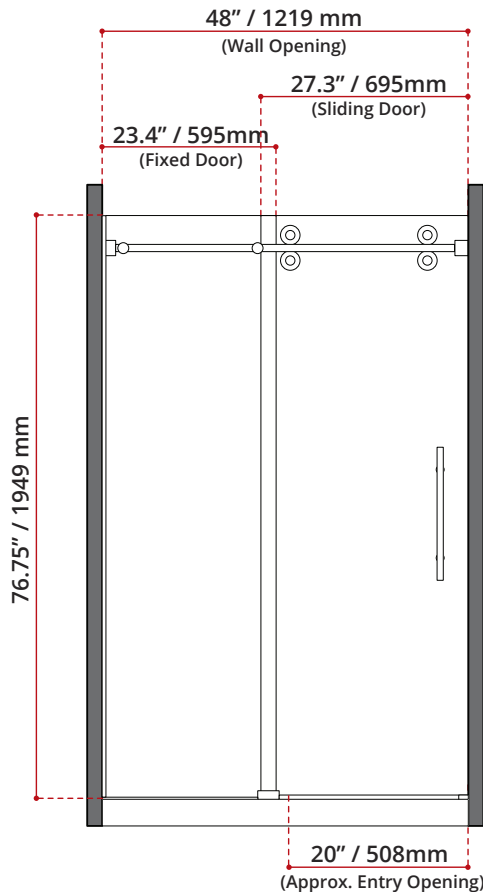

DISCLAIMER: THESE ARE ONLY THE GLASS PANELS, FOR INSTALLATION PURPOSES YOU MUST PAIR IT WITH A SHOWER DOOR HARDWARE

DESCRIPTION:

- Fixed panel & Sliding door
- Glass Type: Clear, tempered glass
- Glass Thickness: 10mm
- Door height: 76.75"
- Opening: 48"

SHIPPING INFORMATION (BOX 1 of 2):

- Length: 25.4 / 645mm
- Width: 2.16" / 55mm
- Height: 80" / 2030mm
- Net Weight: 47 kg / 103lbs.
- Gross Weight: 50 kg / 110lbs.

SHIPPING INFORMATION (BOX 2 of 2):

- Length: 30" / 762mm
- Width: 2.16" / 55mm
- Height: 79.5" / 2020mm
- Net Weight: 36 kg / 79.3lbs.
- Gross Weight: 40 kg / 88lbs.

DISCLAIMER: Measurements may vary ± 1/8" (Diagram Not to scale)

These dimensions and specifications are subject to change without notice