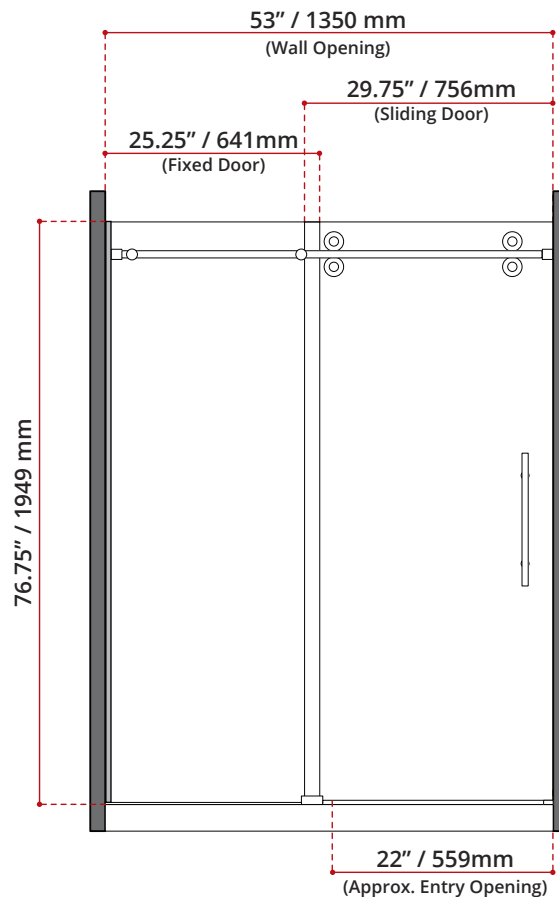

DISCLAIMER: THESE ARE ONLY THE GLASS PANELS, FOR INSTALLATION PURPOSES YOU MUST PAIR IT WITH A SHOWER DOOR HARDWARE

DESCRIPTION:

- Fixed panel & Sliding door
- Glass Type: Clear, tempered glass
- Glass Thickness: 10mm
- Door height: 76.75"
- Opening: 53"

SHIPPING INFORMATION (BOX 1 of 2) :

- Length: 28.3 / 719mm
- Width: 3.5" / 89mm
- Height: 79.5" / 2019mm
- Net Weight: 38 kg / 83.7lbs.
- Gross Weight: 41kg / 90.3lbs.

SHIPPING INFORMATION (BOX 2 of 2) :

- Length: 33" / 838mm
- Width: 2.16" / 55mm
- Height: 79" / 2007mm
- Net Weight: 36 kg / 79.3 lbs.
- Gross Weight: 39 kg / 85.9lbs.

DISCLAIMER: Measurements may vary ± 1/4" (Diagram Not to scale)

These dimensions and specifications are subject to change without notice