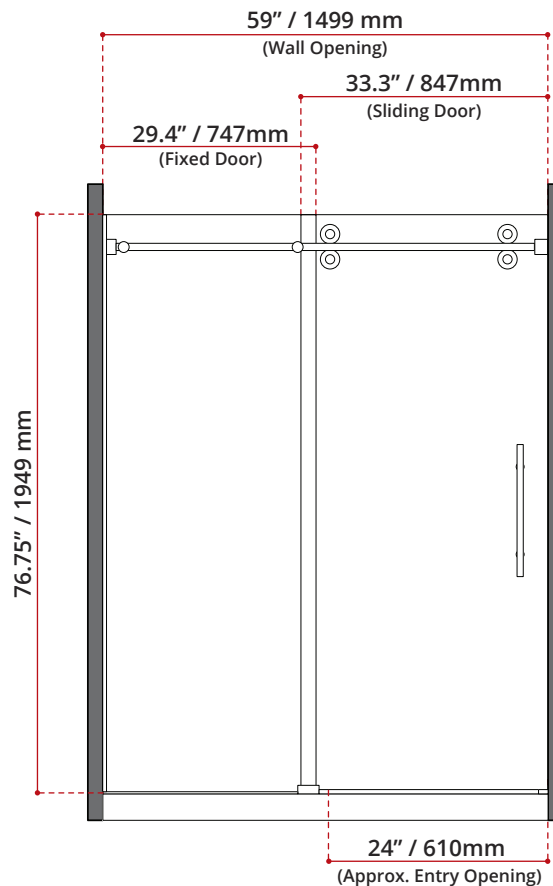

DISCLAIMER: THESE ARE ONLY THE GLASS PANELS, FOR INSTALLATION PURPOSES YOU MUST PAIR IT WITH A SHOWER DOOR HARDWARE

DESCRIPTION:

- Fixed panel & Sliding door
- Glass Type: Clear, tempered glass
- Glass Thickness: 10mm
- Door height: 76.75"
- Opening: 59"

SHIPPING INFORMATION (BOX 1 of 2) :

- Length: 31.9 / 810mm
- Width: 2.16" / 55mm
- Height: 80" / 2030mm
- Net Weight: 47 kg / 103lbs.
- Gross Weight: 50 kg / 110lbs.

SHIPPING INFORMATION (BOX 2 of 2) :

- Length: 35.8" / 910mm
- Width: 2.16" / 55mm
- Height: 79.5" / 2020mm
- Net Weight: 36 kg / 79.3lbs.
- Gross Weight: 40 kg / 88lbs.

DISCLAIMER: Measurements may vary ± 1/4" (Diagram Not to scale)

These dimensions and specifications are subject to change without notice