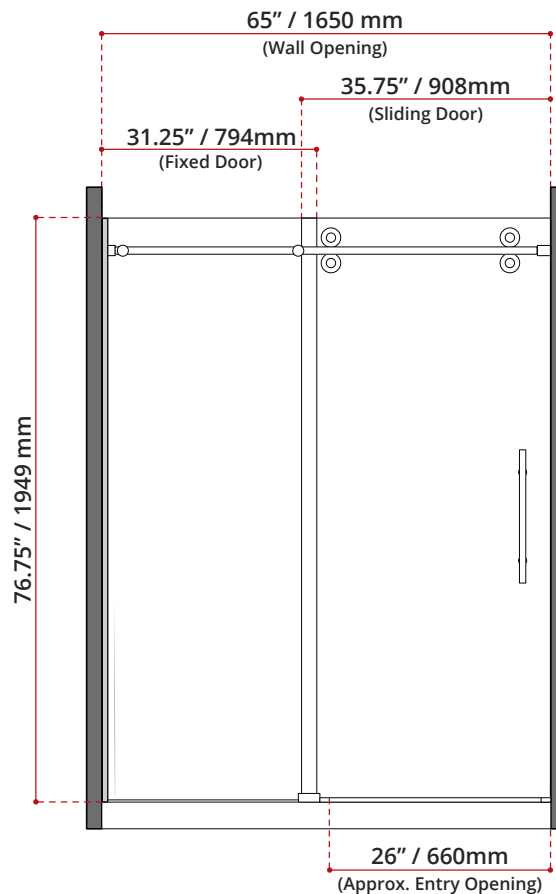

**DISCLAIMER: THESE ARE ONLY THE GLASS PANELS, FOR INSTALLATION PURPOSES YOU MUST PAIR IT WITH A SHOWER DOOR HARDWARE**

**DESCRIPTION:**

- Fixed panel & Sliding door
- Glass Type: Clear, tempered glass
- Glass Thickness: 10mm
- Door height: 76.75"
- Opening: 65"

**SHIPPING INFORMATION (BOX 1 of 2) :**

- Length: 34.3 / 870mm
- Width: 3.5" / 89mm
- Height: 79.5" / 2019mm
- Net Weight: 42 kg / 92.5 lbs.
- Gross Weight: 45 kg / 99 lbs.

**SHIPPING INFORMATION (BOX 2 of 2) :**

- Length: 39" / 991mm
- Width: 2.16" / 55mm
- Height: 79" / 2007mm
- Net Weight: 41 kg / 90.3 lbs.
- Gross Weight: 44 kg / 97 lbs.

**DISCLAIMER: Measurements may vary ± 1/4" (Diagram Not to scale)**

These dimensions and specifications are subject to change without notice