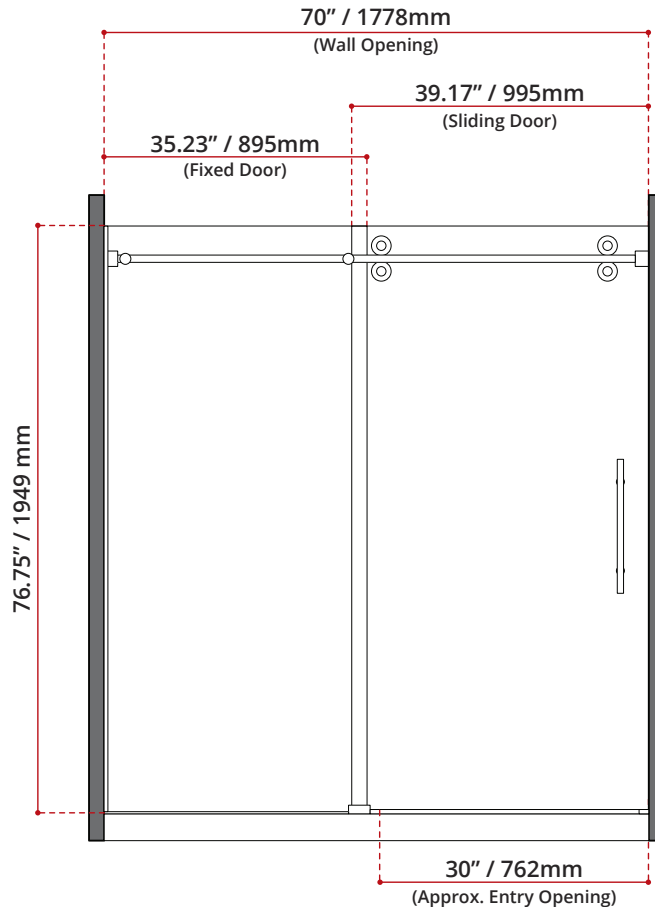

DISCLAIMER: THESE ARE ONLY THE GLASS PANELS, FOR INSTALLATION PURPOSES YOU MUST PAIR IT WITH A SHOWER DOOR HARDWARE

DESCRIPTION:

- Fixed panel & Sliding door
- Glass Type: Clear, tempered glass
- Glass Thickness: 10mm
- Door height: 76.75"
- Opening: 70"
- Complies with CSA & IAPMO standards

SHIPPING INFORMATION (BOX 1 of 2):

- Length: 37.6 / 955mm
- Width: 2.16" / 55mm
- Height: 80" / 2030mm
- Net Weight: 52 kg / 114lbs.
- Gross Weight: 55 kg / 121lbs.

SHIPPING INFORMATION (BOX 2 of 2):

- Length: 41.5" / 1055mm
- Width: 2.16" / 55mm
- Height: 79.5" / 2020mm
- Net Weight: 42 kg / 92.5lbs.
- Gross Weight: 45 kg / 99lbs.

DISCLAIMER: Measurements may vary ± 1/4" (Diagram Not to scale)

These dimensions and specifications are subject to change without notice