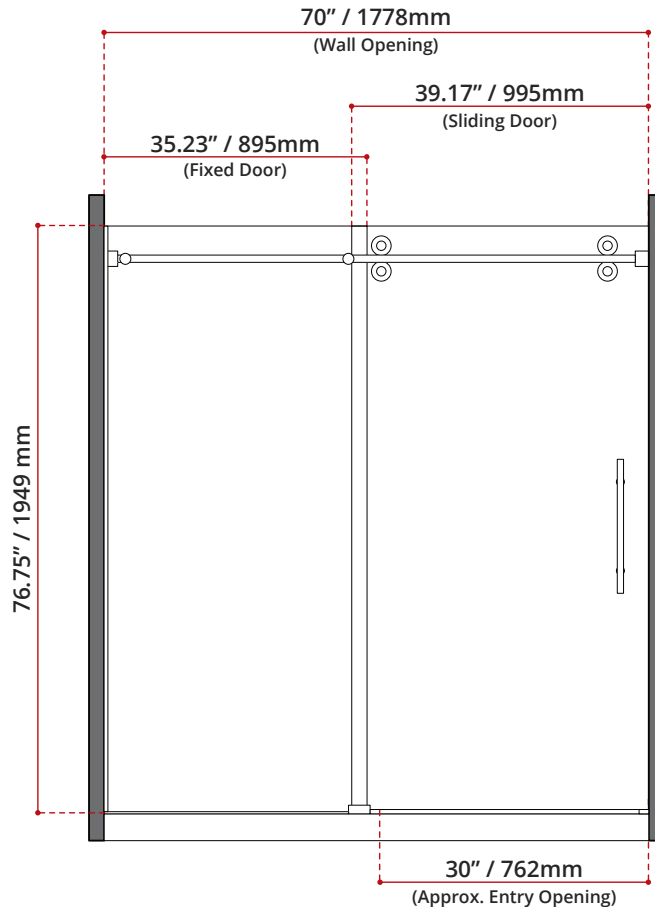

### DESCRIPTION:

- Fixed panel & Sliding door
- Glass Type: Clear, tempered glass
- Glass Thickness: 10mm
- Door height: 76.75"
- Opening: 70"

### SHIPPING INFORMATION (BOX 1 of 2):

- Length: 37.6 / 955mm
- Width: 2.16" / 55mm
- Height: 80" / 2030mm
- Net Weight: 52 kg / 114lbs.
- Gross Weight: 55 kg / 121lbs.

### SHIPPING INFORMATION (BOX 2 of 2):

- Length: 41.5" / 1055mm
- Width: 2.16" / 55mm
- Height: 79.5" / 2020mm
- Net Weight: 42 kg / 92.5lbs.
- Gross Weight: 45 kg / 99lbs.

**DISCLAIMER: Measurements may vary ± 1/4" (Diagram Not to scale)**

These dimensions and specifications are subject to change without notice