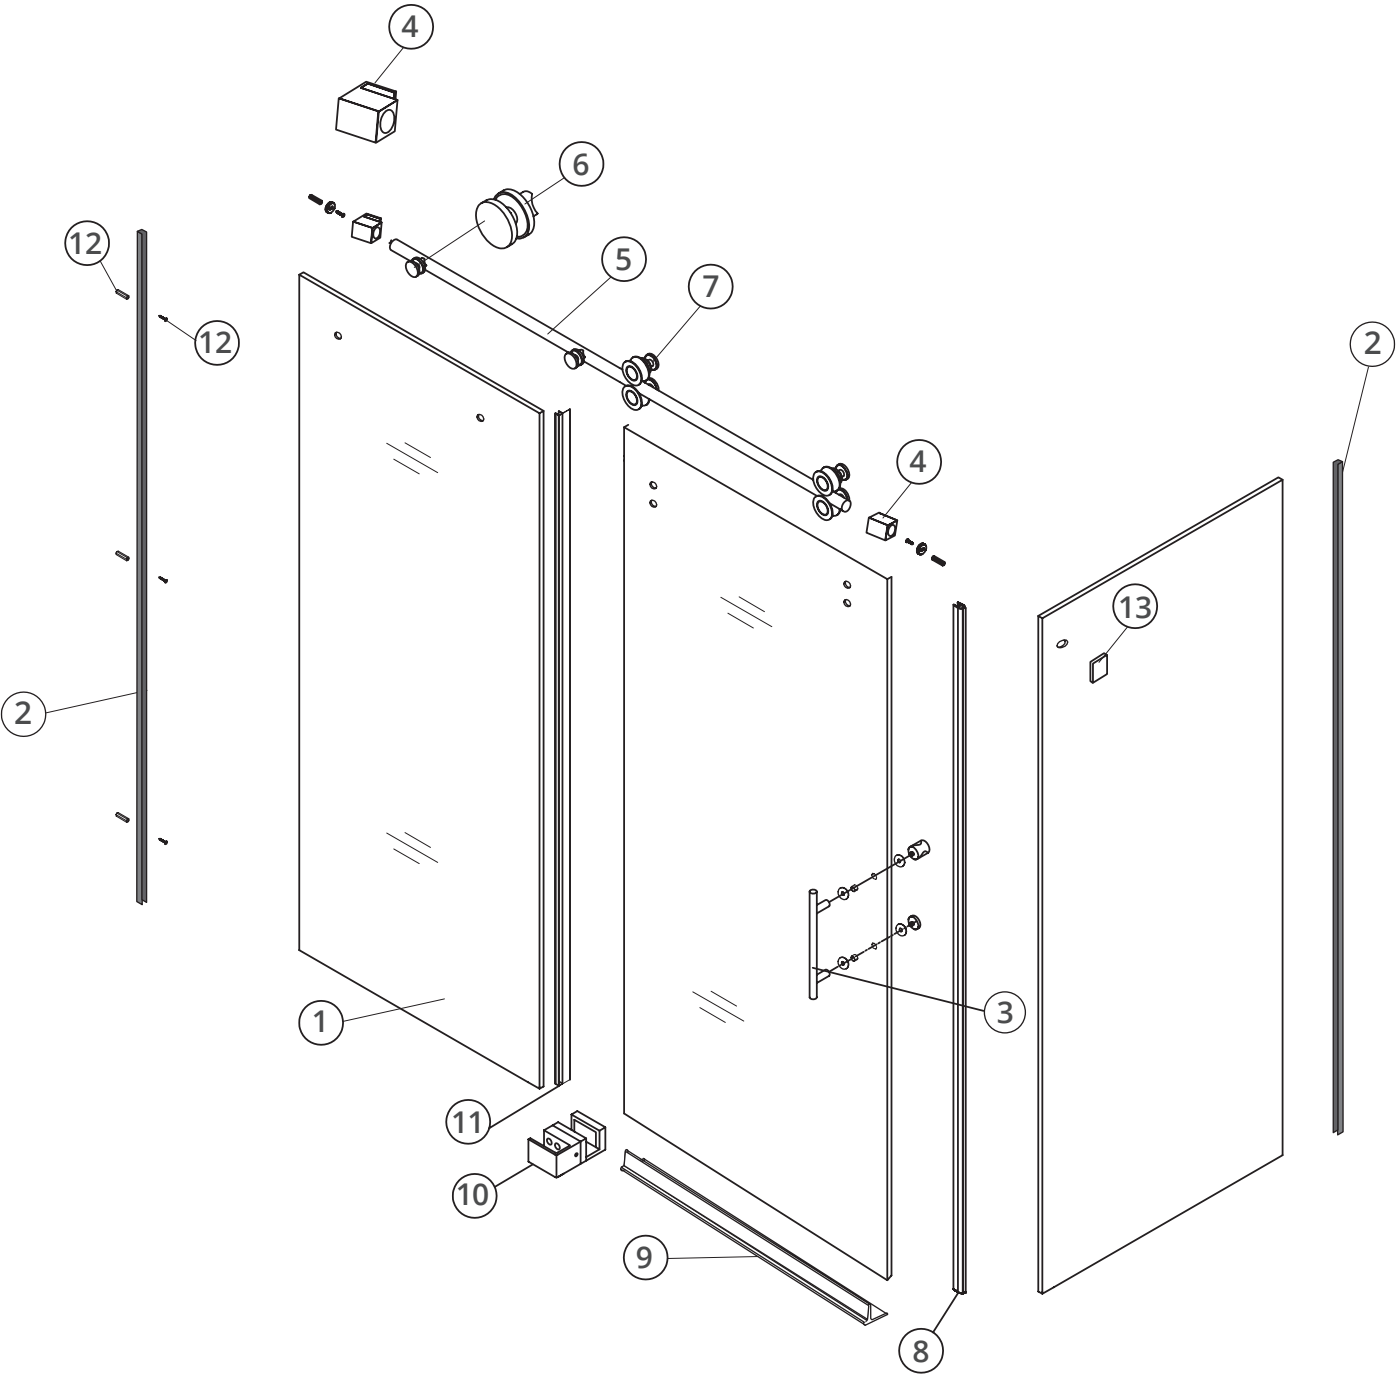

DETAILED DIAGRAM OF SHOWER ENCLOSURE COMPONENTS

DETAILED DIAGRAM OF SHOWER ENCLOSURE COMPONENTS

	PART	DESCRIPTION	FINISH	MODEL NO.	QTY.
	1	GLASS PANELS FOR: 48" OPENING	N/A	SD10A-120GP	2
		GLASS PANELS FOR: 53" OPENING		SD10A-135GP	
		GLASS PANELS FOR: 59" OPENING		SD10A-150GP	
		GLASS PANELS FOR: 65" OPENING		SD10A-165GP	
		GLASS PANELS FOR: 70" OPENING		SD10A-180GP	
	2	WALL JAMB/PROFILE	POLISHED STAINLESS STEEL	SDP-2P	1
			BRUSHED STAINLESS STEEL	SDP-2B	
			MATTE BLACK STAINLESS STEEL	SDP-2MB	
	3	HANDLE	POLISHED STAINLESS STEEL	SDP-3P	1
			BRUSHED STAINLESS STEEL	SDP-3B	
			MATTE BLACK STAINLESS STEEL	SDP-3MB	
	4	STOPPER BRACKETS	POLISHED STAINLESS STEEL	SDP-4P	2
			BRUSHED STAINLESS STEEL	SDP-4B	
			MATTE BLACK STAINLESS STEEL	SDP-4MB	
	5	RUNNING RAIL FOR SD10A-120GP GLASS PANEL	POLISHED STAINLESS STEEL	SDP120-5P	1
			BRUSHED STAINLESS STEEL	SDP120-5B	
			MATTE BLACK STAINLESS STEEL	SDP120-5MB	
		RUNNING RAIL FOR SD10A-135GP GLASS PANEL	POLISHED STAINLESS STEEL	SDP135-5P	
			BRUSHED STAINLESS STEEL	SDP135-5B	
		RUNNING RAIL FOR SD10A-150GP GLASS PANEL	POLISHED STAINLESS STEEL	SDP150-5P	
			BRUSHED STAINLESS STEEL	SDP150-5B	
			MATTE BLACK STAINLESS STEEL	SDP150-5MB	
		RUNNING RAIL FOR SD10A-165GP GLASS PANEL	POLISHED STAINLESS STEEL	SDP165-5P	
		RUNNING RAIL FOR SD10A-180GP GLASS PANEL	POLISHED STAINLESS STEEL	SDP180-5P	
			MATTE BLACK STAINLESS STEEL	SDP180-5MB	
			6	RAIL CLAMPS	
BRUSHED STAINLESS STEEL	SDP-6B				
MATTE BLACK STAINLESS STEEL	SDP-6MB				