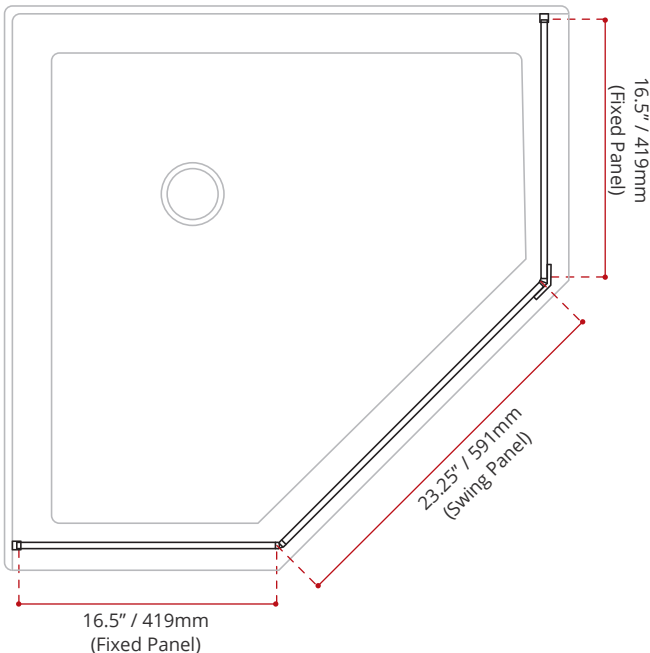

DESCRIPTION:
<ul style="list-style-type: none"> <li>• Polished Chrome finish</li> <li>• Clear, tempered glass</li> <li>• 10mm Glass Thickness</li> <li>• Door height: 75"</li> <li>• Compatible with SBNA3636 shower base</li> </ul>

FINISHES:
<p><b>PSS</b></p> <p>Polished Stainless Steel.</p>

SHIPPING INFORMATION (BOX 1 of 2) :	SHIPPING INFORMATION (BOX 2 of 2) :	SHIPPING INFORMATION (HARDWARE BOX) :
<ul style="list-style-type: none"> <li>• Length: 18.4" / 467mm</li> <li>• Width: 3.4" / 86mm</li> <li>• Height: 76.4" / 1941mm</li> <li>• Net Weight: 47 kg / 103lbs.</li> <li>• Gross Weight: 50 kg / 110lbs.</li> </ul>	<ul style="list-style-type: none"> <li>• Length: 24" / 610mm</li> <li>• Width: 3.4" / 86mm</li> <li>• Height: 76.4" / 1941mm</li> <li>• Net Weight: 36 kg / 79.3lbs.</li> <li>• Gross Weight: 40 kg / 88lbs.</li> </ul>	<ul style="list-style-type: none"> <li>• Length: 12.5" / 318mm</li> <li>• Width: 4.25" / 108mm</li> <li>• Height: 78.25" / 1988mm</li> <li>• Net Weight: 4 kg / 8.8lbs.</li> <li>• Gross Weight: 7 kg / 15.4lbs.</li> </ul>

*This door is reversible for right or left-hand door installation.*

**DISCLAIMER:** Measurements may vary  $\pm \frac{1}{8}$ " (Diagram Not to scale)