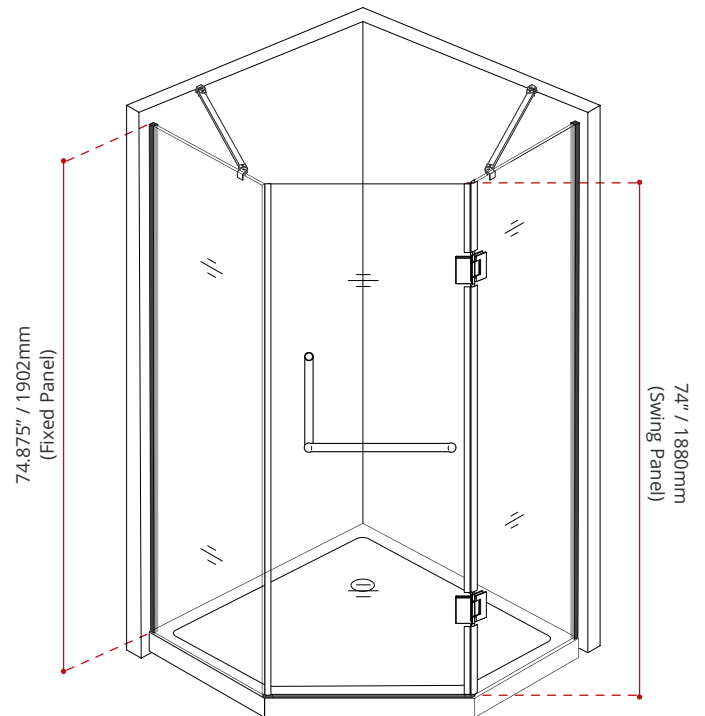

DESCRIPTION:
<ul style="list-style-type: none"> <li>• Polished Chrome finish</li> <li>• Clear, tempered glass</li> <li>• 10mm Glass Thickness</li> <li>• Door height: 75"</li> <li>• Compatible with SBNA3636 shower base</li> </ul>

FINISHES:
<p><b>PSS</b></p> <p>Polished Stainless Steel.</p>

SHIPPING INFORMATION (BOX 1 of 2) :	SHIPPING INFORMATION (BOX 2 of 2) :	SHIPPING INFORMATION (HARDWARE BOX) :
<ul style="list-style-type: none"> <li>• Length: 18.4" / 467mm</li> <li>• Width: 3.4" / 86mm</li> <li>• Height: 76.4" / 1941mm</li> <li>• Net Weight: 47 kg / 103lbs.</li> <li>• Gross Weight: 50 kg / 110lbs.</li> </ul>	<ul style="list-style-type: none"> <li>• Length: 24" / 610mm</li> <li>• Width: 3.4" / 86mm</li> <li>• Height: 76.4" / 1941mm</li> <li>• Net Weight: 36 kg / 79.3lbs.</li> <li>• Gross Weight: 40 kg / 88lbs.</li> </ul>	<ul style="list-style-type: none"> <li>• Length: 12.5" / 318mm</li> <li>• Width: 4.25" / 108mm</li> <li>• Height: 78.25" / 1988mm</li> <li>• Net Weight: 4 kg / 8.8lbs.</li> <li>• Gross Weight: 7 kg / 15.4lbs.</li> </ul>

*This door is reversible for right or left-hand door installation.*

**DISCLAIMER:** Measurements may vary  $\pm \frac{1}{8}$ " (Diagram Not to scale)