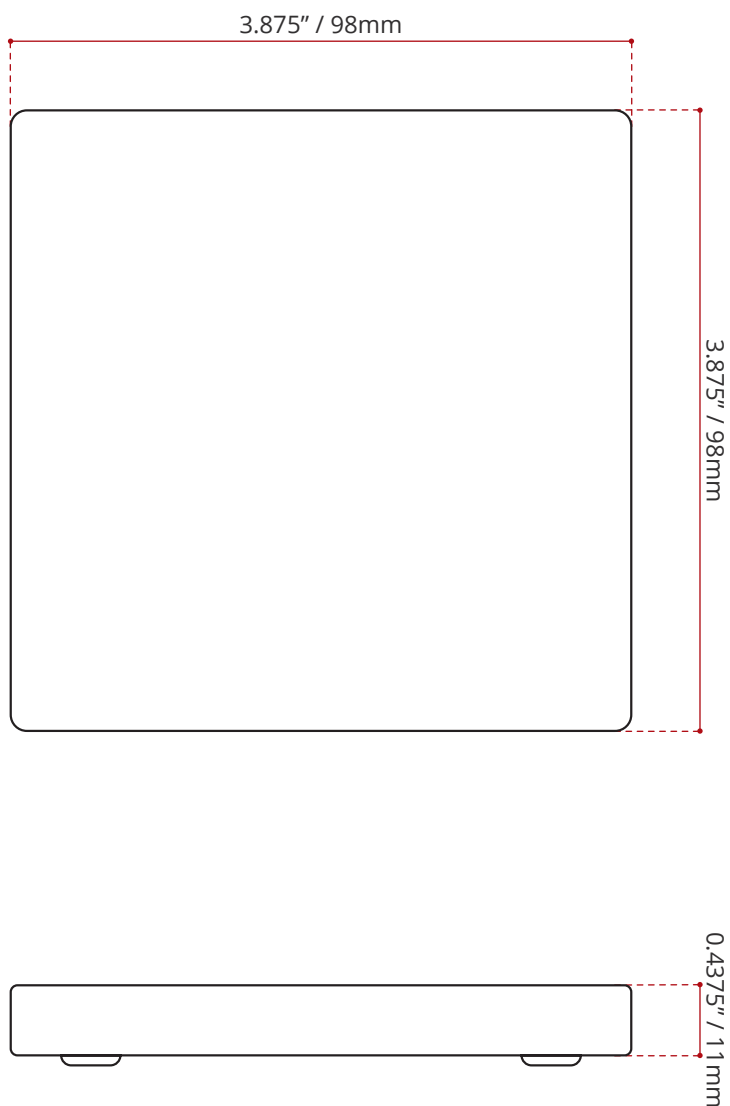

**PRODUCT INFORMATION:**

Amethyst Square Drain Cover for:

- BELLASD Shila Stone Basins
- CHISD Shila Stone Basins
- DESIRE Shila Stone Basins
- KARO Shila Stone Basins

**SHIPPING INFORMATION:**

- Length: 5.5" / 140mm
- Width: 5.5" / 140mm
- Height: 8" / 203mm
- Net Weight: 0.5kg / 1.1lbs.
- Gross Weight: 0.750kg / 1.6lbs.

**DISCLAIMER:** Measurements may vary  $\pm$  1/4" (Diagram Not to scale)