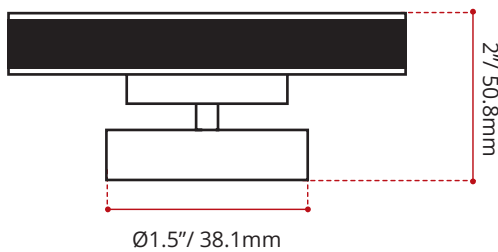

Product images are for illustration purposes only. Actual product(s) may vary.

Product images are for illustration purposes only. Actual product(s) may vary.

Product images are for illustration purposes only. Actual product(s) may vary.

DESCRIPTION
Polished Shower Door Roller

SHIPPING DIMENSIONS
Net Weight: 1lb/0.45kg Gross Weight: 1.5lb/0.68kg

DISCLAIMER: Measurements may vary \pm 1/4" (Diagram Not to scale)