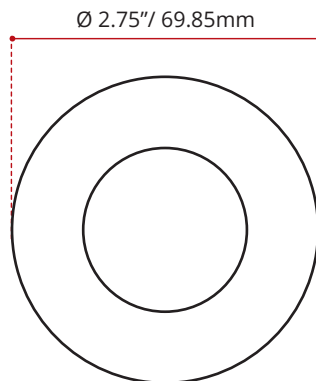

Product images are for illustration purposes only. Actual product(s) may vary.

Product images are for illustration purposes only. Actual product(s) may vary.

Product images are for illustration purposes only. Actual product(s) may vary.

DESCRIPTION
Polished Shower Door Roller

SHIPPING DIMENSIONS
Net Weight: 1lb/0.45kg Gross Weight: 1.5lb/0.68kg

DISCLAIMER: Measurements may vary \pm 1/4" (Diagram Not to scale)