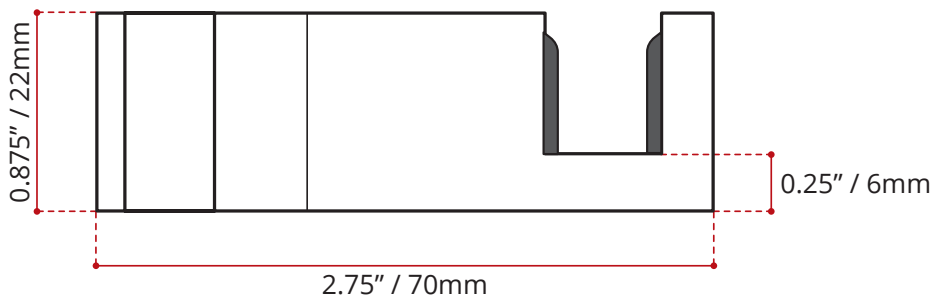

DESCRIPTION:
<p>Guide Block for:</p> <ul style="list-style-type: none"> • SD10A Shower Door • TD10A Tub Door <p>Brushed Stainless Steel Finish</p>

SHIPPING INFORMATION:
<ul style="list-style-type: none"> • Length: 5" / 127mm • Width: 5" / 127mm • Height: 5" / 127mm • Net Weight: 0.46 kg / 1 lbs. • Gross Weight: 0.7 kg / 1.5 lbs.

TOP VIEW

FRONT VIEW

DISCLAIMER: Measurements may vary ± 1/4" (Diagram Not to scale)