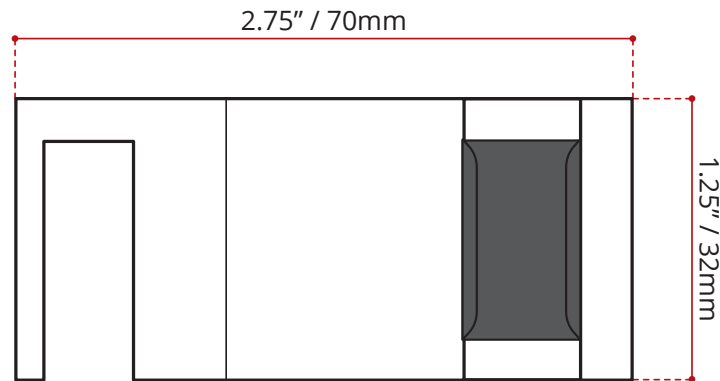

DESCRIPTION:
<p>Guide Block for:</p> <ul style="list-style-type: none"> • SD10A Shower Door • TD10A Tub Door <p>Brushed Stainless Steel Finish</p>

SHIPPING INFORMATION:
<ul style="list-style-type: none"> • Length: 5" / 127mm • Width: 5" / 127mm • Height: 5" / 127mm • Net Weight: 0.46 kg / 1 lbs. • Gross Weight: 0.7 kg / 1.5 lbs.

TOP VIEW

FRONT VIEW

DISCLAIMER: Measurements may vary ± 1/4" (Diagram Not to scale)