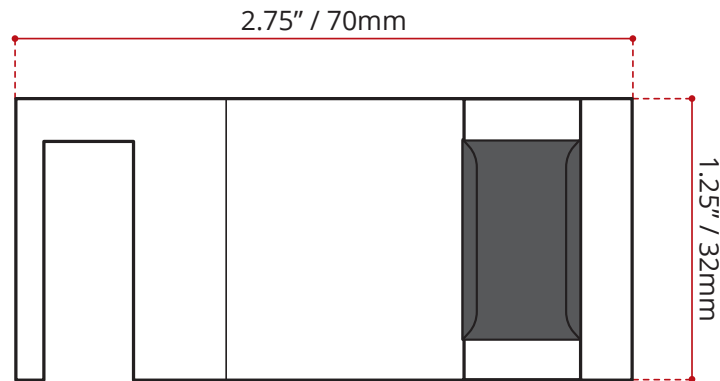

Product images are for illustration purposes only. Actual product(s) may vary.

**DESCRIPTION:**

**Guide Block for:**

- SD10A Shower Door
- TD10A Tub Door

**Matte Black Finish**

**SHIPPING INFORMATION:**

- Length: 5" / 127mm
- Width: 5" / 127mm
- Height: 5" / 127mm
- Net Weight: 0.46 kg / 1 lbs.
- Gross Weight: 0.7 kg / 1.5 lbs.

**TOP VIEW**

**FRONT VIEW**

DISCLAIMER: Measurements may vary  $\pm \frac{1}{4}$ " (Diagram Not to scale)