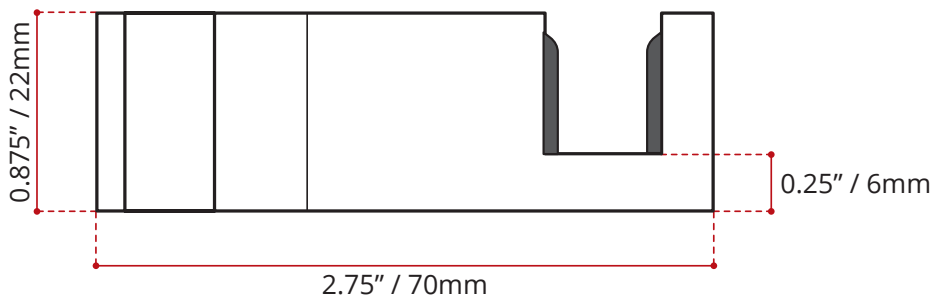

Product images are for illustration purposes only. Actual product(s) may vary.

**DESCRIPTION:**

**Guide Block for:**

- SD10A Shower Door
- TD10A Tub Door

**Matte Black Finish**

**SHIPPING INFORMATION:**

- Length: 5" / 127mm
- Width: 5" / 127mm
- Height: 5" / 127mm
- Net Weight: 0.46 kg / 1 lbs.
- Gross Weight: 0.7 kg / 1.5 lbs.

**TOP VIEW**

**FRONT VIEW**

DISCLAIMER: Measurements may vary  $\pm \frac{1}{4}$ " (Diagram Not to scale)