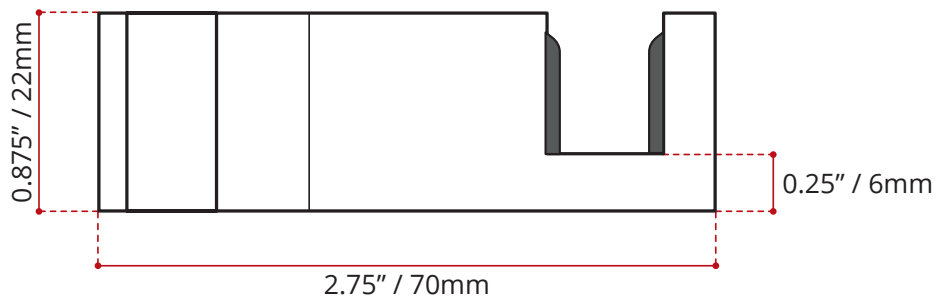

Product images are for illustration purposes only. Actual product(s) may vary.

**DESCRIPTION:**

**Guide Block for:**

- SD10A Shower Door
- TD10A Tub Door

**Polished Stainless Steel Finish**

**SHIPPING INFORMATION:**

- Length: 5" / 127mm
- Width: 5" / 127mm
- Height: 5" / 127mm
- Net Weight: 0.46 kg / 1 lbs.
- Gross Weight: 0.7 kg / 1.5 lbs.

**TOP VIEW**

**FRONT VIEW**

**DISCLAIMER:** Measurements may vary  $\pm \frac{1}{4}$ " (Diagram Not to scale)