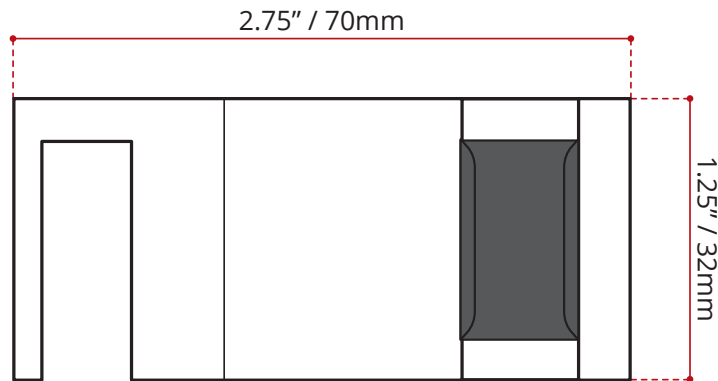

Product images are for illustration purposes only. Actual product(s) may vary.

**DESCRIPTION:**

**Guide Block for:**

- SD10A Shower Door
- TD10A Tub Door

**Polished Stainless Steel Finish**

**SHIPPING INFORMATION:**

- Length: 5" / 127mm
- Width: 5" / 127mm
- Height: 5" / 127mm
- Net Weight: 0.46 kg / 1 lbs.
- Gross Weight: 0.7 kg / 1.5 lbs.

**TOP VIEW**

**FRONT VIEW**

**DISCLAIMER:** Measurements may vary  $\pm \frac{1}{4}$ " (Diagram Not to scale)