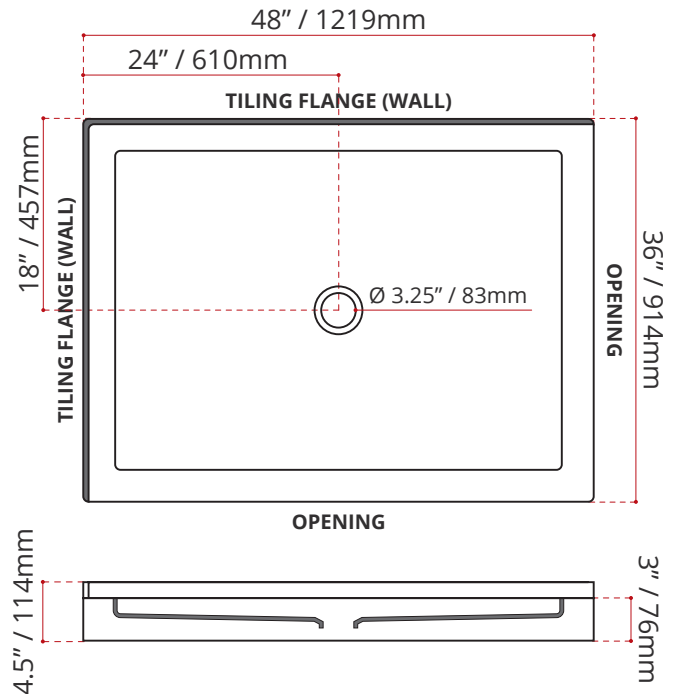

- Double Threshold / Opening
- **Center Drain**
- **Matte White Finish**
- **Left or right hand threshold opening**
- Made in Canada
- Hygienic material
- **Made from Shila Stone cast resin**
- Stain, scratch and crack resistance
- Complies with CSA & IAPMO standards

SHIPPING INFORMATION:

- Length: 50" / 1270mm
- Net Weight: 23 kg / 51lbs
- Width: 38" / 965mm
- Gross Weight: 25 kg / 55lbs
- Height: 8" / 203mm

SDTCD4836L4
(LEFT HAND THRESHOLD OPENING)

SDTCD4836R4
(RIGHT HAND THRESHOLD OPENING)

DISCLAIMER: Measurements may vary ± 1/4" (Diagram Not to scale)