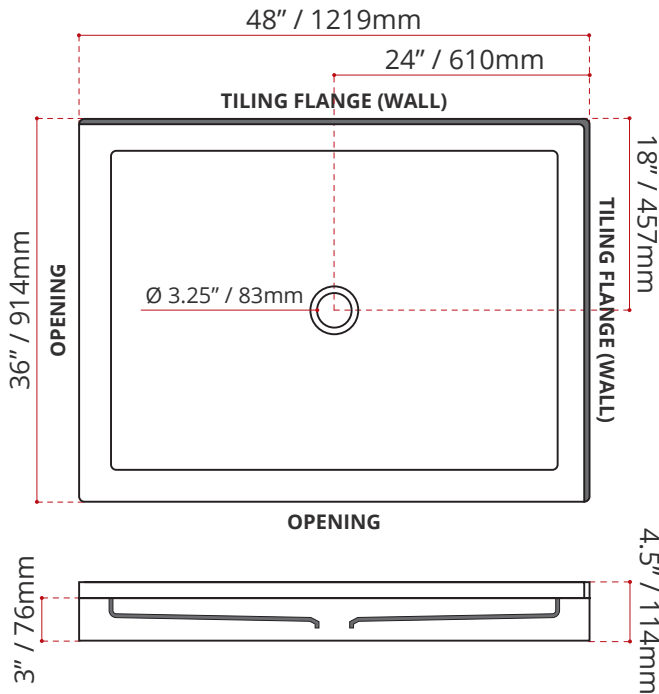

- Double Threshold / Opening
- **Center Drain**
- **Matte White Finish**
- **Left or right hand threshold opening**
- Made in Canada
- Hygienic material
- **Made from Shila Stone cast resin**
- Stain, scratch and crack resistance
- Complies with CSA & IAPMO standards

ENVIRO SEAL

CUSTOMIZE YOUR SHOWER BASE

ALL UPCHARGE OPTIONS ARE MADE TO ORDER - NO REFUND - NO RETURN -

AVAILABLE CUSTOMIZATION OPTIONS	MODEL No.
TEXTURED BOTTOM	C4
DOUBLE TILING FLANGE	C5
TEXTURED BOTTOM + DOUBLE TILING FLANGE	C45

SHIPPING INFORMATION:

- Length: 50" / 1270mm
- Net Weight: 23 kg / 51lbs
- Width: 38" / 965mm
- Gross Weight: 25 kg / 55lbs
- Height: 8" / 203mm

SDTCD4836L4
(LEFT HAND THRESHOLD OPENING)

SDTCD4836R4
(RIGHT HAND THRESHOLD OPENING)

DISCLAIMER: Measurements may vary ± 1/4" (Diagram Not to scale)