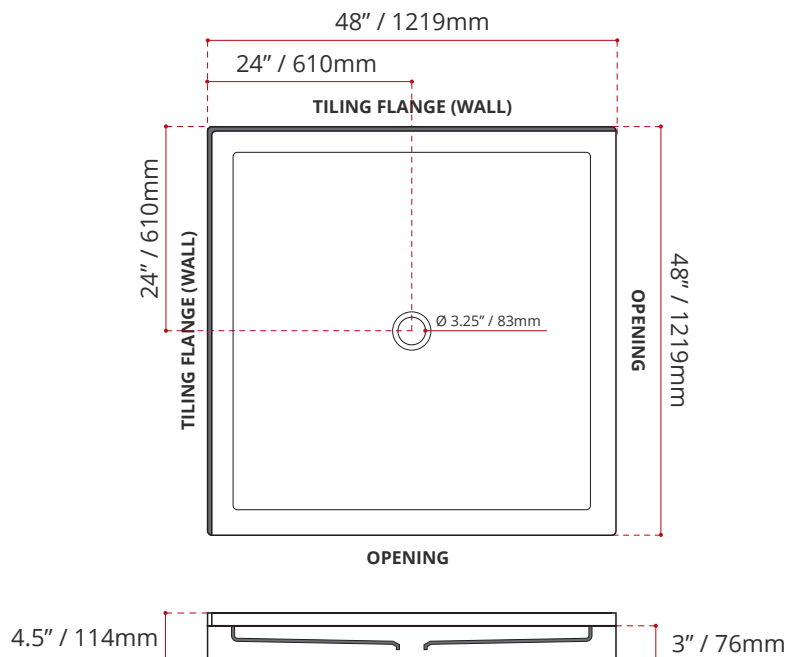

COLOUR OPTIONS ARE MADE TO ORDER - NO REFUND - NO RETURN -

Valley's double threshold, center drain acrylic shower bases are meant to be installed a corner setting. All acrylic shower bases have been redesigned with a minimal 3" threshold. Valley's acrylic shower bases are made at our facility in Mission, BC (Canada) out of high gloss, crack-resistant acrylic.

CUSTOMIZE YOUR SHOWER BASE

ALL UPCHARGE OPTIONS ARE MADE TO ORDER - NO REFUND - NO RETURN -

DESCRIPTION:
<ul style="list-style-type: none"> • Double Threshold / Opening • White Finish • Left or right hand threshold opening • Center Drain • High gloss / Crack-resistant acrylic. • Made in Canada. • Complies with CSA & IAPMO standards.

AVAILABLE CUSTOMIZATION OPTIONS	MODEL No.
TEXTURED BOTTOM	C4
DOUBLE TILING FLANGE	C5
TEXTURED BOTTOM + DOUBLE TILING FLANGE	C45

SHIPPING INFORMATION:
<ul style="list-style-type: none"> • Length: 50" / 1270mm • Width: 50" / 1270mm • Height: 8" / 203mm • Net Weight: 35 kg / 77lbs • Gross Weight: 40 kg / 88lbs

DISCLAIMER: Measurements may vary ± 1/4" (Diagram Not to scale)