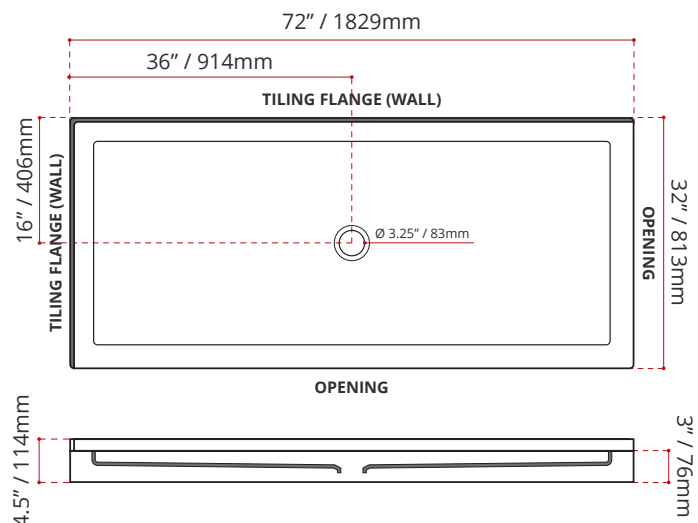

BISCUIT FINISH

MODEL No: SDTCD7232L3 (LEFT HAND THRESHOLD)
MODEL No: SDTCD7232R3 (RIGHT HAND THRESHOLD)

Valley's double threshold, center drain acrylic shower bases are meant to be installed a corner setting. All acrylic shower bases have been redesigned with a minimal 3" threshold. Valley's acrylic shower bases are made at our facility in Mission, BC (Canada) out of high gloss, crack-resistant acrylic.

DESCRIPTION:

- Double Threshold / Opening
- **White Finish**
- **Left or right hand threshold opening**
- **Center Drain**
- High gloss / Crack-resistant acrylic.
- Made in Canada.
- Complies with CSA & IAPMO standards.

SHIPPING INFORMATION:

- Length: 74" / 1880mm
- Net Weight: 35 kg / 77lbs
- Width: 34" / 864mm
- Gross Weight: 40 kg / 88lbs
- Height: 8" / 203mm

SDTCD7232L1

(LEFT HAND THRESHOLD OPENING)

SDTCD7232R1

(RIGHT HAND THRESHOLD OPENING)

DISCLAIMER: Measurements may vary ± 1/4" (Diagram Not to scale)