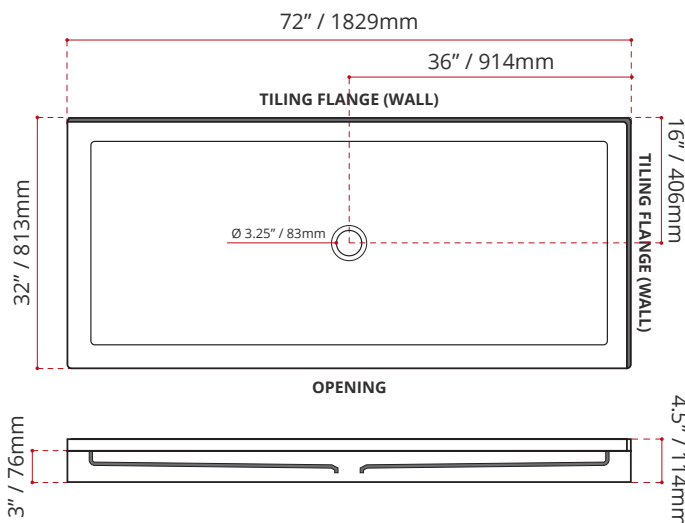

BISCUIT FINISH

MODEL No: SDTCD7232L3 (LEFT HAND THRESHOLD)
MODEL No: SDTCD7232R3 (RIGHT HAND THRESHOLD)

Valley's double threshold, center drain acrylic shower bases are meant to be installed a corner setting. All acrylic shower bases have been redesigned with a minimal 3" threshold. Valley's acrylic shower bases are made at our facility in Mission, BC (Canada) out of high gloss, crack-resistant acrylic.

DESCRIPTION:

- Double Threshold / Opening
- **White Finish**
- **Left or right hand threshold opening**
- **Center Drain**
- High gloss / Crack-resistant acrylic.
- Made in Canada.
- Complies with CSA & IAPMO standards.

SHIPPING INFORMATION:

- Length: 74" / 1880mm
- Net Weight: 35 kg / 77lbs
- Width: 34" / 864mm
- Gross Weight: 40 kg / 88lbs
- Height: 8" / 203mm

SDTCD7232L1

(LEFT HAND THRESHOLD OPENING)

SDTCD7232R1

(RIGHT HAND THRESHOLD OPENING)

DISCLAIMER: Measurements may vary ± 1/4" (Diagram Not to scale)