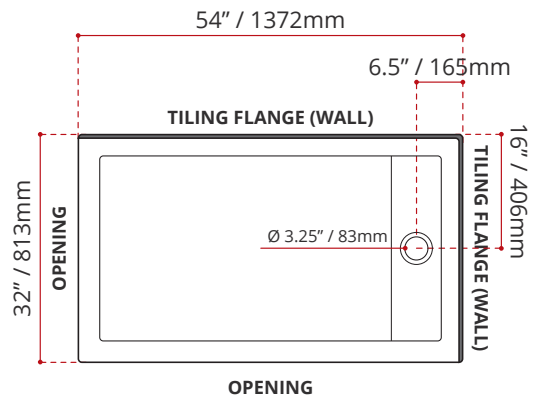

Valley's double threshold, offset linear drain acrylic shower bases are meant to be installed in a corner setting. A white drain cover is included. Complies with CSA & IAPMO standards.

DESCRIPTION:
<ul style="list-style-type: none"> • Double Threshold / Opening • White finish • Left or right hand threshold opening • Off-set Drain location • Default white linear drain cover included • High gloss / Crack-resistant acrylic • Made in Canada • Complies with CSA & IAPMO standards.

CUSTOMIZE YOUR SHOWER BASE

ALL UPCHARGE OPTIONS ARE MADE TO ORDER - NO REFUND - NO RETURN -

AVAILABLE CUSTOMIZATION OPTIONS	MODEL No.
TEXTURED BOTTOM	C4
DOUBLE TILING FLANGE	C5
TEXTURED BOTTOM + DOUBLE TILING FLANGE	C45

SHIPPING INFORMATION:
<ul style="list-style-type: none"> • Length: 56" / 1422mm • Width: 34" / 864mm • Height: 8" / 203mm • Net Weight: 35 kg / 77lbs • Gross Weight: 40 kg / 88lbs

SDTLD5432L1
(LEFT HAND DRAIN LOCATION)
(RIGHT HAND THRESHOLD / OPENING)

SDTLD5432R1
(RIGHT HAND DRAIN LOCATION)
(LEFT HAND THRESHOLD / OPENING)

DISCLAIMER: Measurements may vary ±1/4" (Diagram Not to scale)