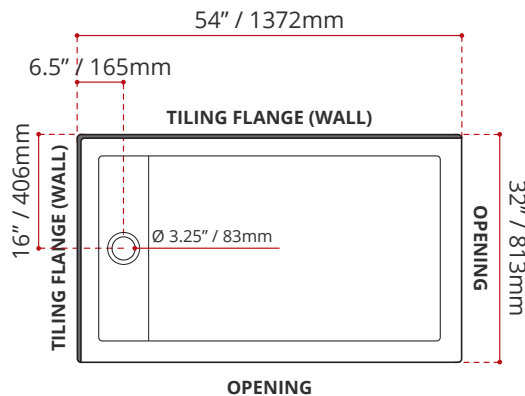

Valley's double threshold, offset linear drain acrylic shower bases are meant to be installed in a corner setting. A white drain cover is included. Complies with CSA & IAPMO standards.

DESCRIPTION:
<ul style="list-style-type: none"> • Double Threshold / Opening • White finish • Left or right hand threshold opening • Off-set Drain location • Default white linear drain cover included • High gloss / Crack-resistant acrylic • Made in Canada • Complies with CSA & IAPMO standards.

SHIPPING INFORMATION:
<ul style="list-style-type: none"> • Length: 56" / 1422mm • Width: 34" / 864mm • Height: 8" / 203mm • Net Weight: 35 kg / 77lbs • Gross Weight: 40 kg / 88lbs

SDTLD5432L1
(LEFT HAND DRAIN LOCATION)
(RIGHT HAND THRESHOLD / OPENING)

SDTLD5432R1
(RIGHT HAND DRAIN LOCATION)
(LEFT HAND THRESHOLD / OPENING)

DISCLAIMER: Measurements may vary ±1/4" (Diagram Not to scale)