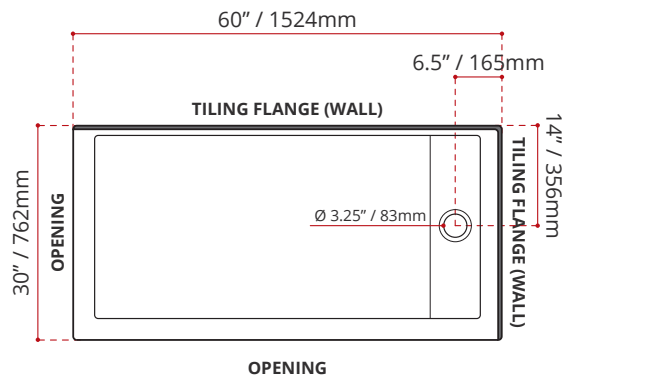

Valley's double threshold, offset linear drain acrylic shower bases are meant to be installed in a corner setting. A white drain cover is included. Complies with CSA & IAPMO standards.

DESCRIPTION:
<ul style="list-style-type: none"> • Double Threshold / Opening • White finish • Left or right hand threshold opening • Off-set Drain location • Default white linear drain cover included • High gloss / Crack-resistant acrylic • Made in Canada • Complies with CSA & IAPMO standards.

CUSTOMIZE YOUR SHOWER BASE

ALL UPCHARGE OPTIONS ARE MADE TO ORDER - NO REFUND - NO RETURN -

AVAILABLE CUSTOMIZATION OPTIONS	MODEL No.
TEXTURED BOTTOM	C4
DOUBLE TILING FLANGE	C5
TEXTURED BOTTOM + DOUBLE TILING FLANGE	C45

SHIPPING INFORMATION:
<ul style="list-style-type: none"> • Length: 62" / 1575mm • Width: 34" / 864mm • Height: 8" / 203mm • Net Weight: 24 kg / 53lbs • Gross Weight: 27 kg / 59.5lbs

SDTLD6030L1
(LEFT HAND DRAIN LOCATION)
(RIGHT HAND THRESHOLD / OPENING)

SDTLD6030R1
(RIGHT HAND DRAIN LOCATION)
(LEFT HAND THRESHOLD / OPENING)

DISCLAIMER: Measurements may vary ±1/4" (Diagram Not to scale)