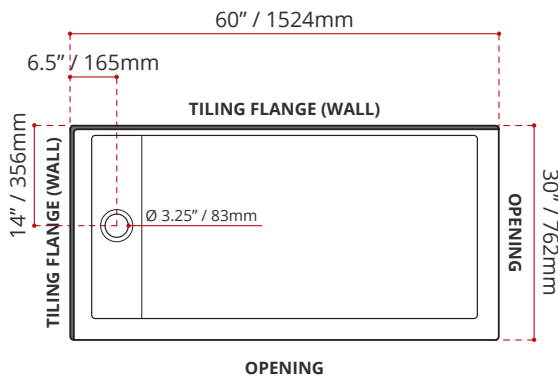

COLOUR OPTIONS ARE MADE TO ORDER - NO REFUND - NO RETURN -

BLACK FINISH

MODEL No: SDTLD6030L2 (LEFT HAND DRAIN)
MODEL No: SDTLD6030R2 (RIGHT HAND DRAIN)

BISCUIT FINISH

MODEL No: SDTLD6030L3 (LEFT HAND DRAIN)
MODEL No: SDTLD6030R3 (RIGHT HAND DRAIN)

Valley's double threshold, offset linear drain acrylic shower bases are meant to be installed in a corner setting. A white drain cover is included. Complies with CSA & IAPMO standards.

DESCRIPTION:
<ul style="list-style-type: none"> • Double Threshold / Opening • White finish • Left or right hand threshold opening • Off-set Drain location • Default white linear drain cover included • High gloss / Crack-resistant acrylic • Made in Canada • Complies with CSA & IAPMO standards.

SHIPPING INFORMATION:
<ul style="list-style-type: none"> • Length: 62" / 1575mm • Width: 34" / 864mm • Height: 8" / 203mm • Net Weight: 24 kg / 53lbs • Gross Weight: 27 kg / 59.5lbs

SDTLD6030L1
(LEFT HAND DRAIN LOCATION)
(RIGHT HAND THRESHOLD / OPENING)

SDTLD6030R1
(RIGHT HAND DRAIN LOCATION)
(LEFT HAND THRESHOLD / OPENING)

DISCLAIMER: Measurements may vary ±1/4" (Diagram Not to scale)