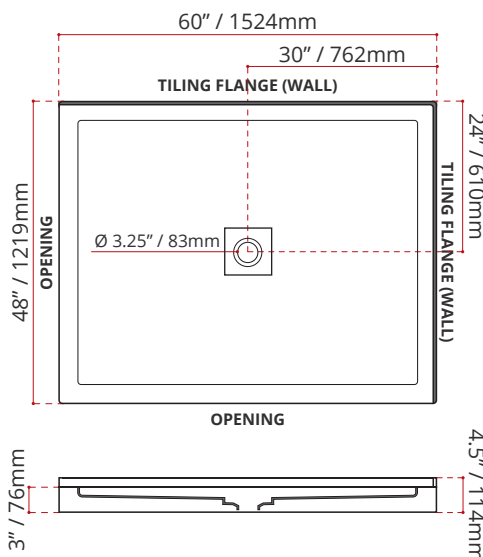

Valley's double threshold, center drain acrylic shower bases are meant to be installed a corner setting. All acrylic shower bases have been redesigned with a minimal 3" threshold.

STAINLESS STEEL DRAIN COVER NOT INCLUDED SOLD SEPARATELY.

DESCRIPTION:

- Double Threshold / Opening
- **White Finish**
- **Left or right hand threshold opening**
- **Center Drain**
- High gloss / Crack-resistant acrylic.
- Made in Canada.
- Complies with CSA & IAPMO standards.

SHIPPING INFORMATION:

- **Length:** 62" / 1575mm
- **Width:** 50" / 1270mm
- **Height:** 8" / 203mm
- **Net Weight:** 35 kg / 77lbs
- **Gross Weight:** 40 kg / 88lbs

SDTSD6048L1
(LEFT HAND THRESHOLD OPENING)

SDTSD6048R1
(RIGHT HAND THRESHOLD OPENING)

DISCLAIMER: Measurements may vary ± 1/4" (Diagram Not to scale)