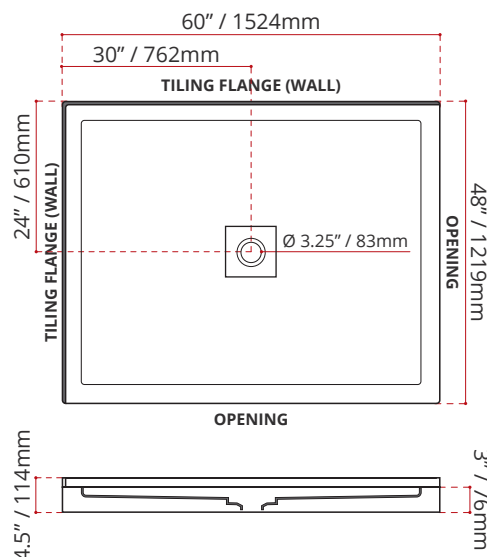

Valley's double threshold, center drain acrylic shower bases are meant to be installed a corner setting. All acrylic shower bases have been redesigned with a minimal 3" threshold.

STAINLESS STEEL DRAIN COVER NOT INCLUDED SOLD SEPARATELY.

DESCRIPTION:

- Double Threshold / Opening
- **White Finish**
- **Left or right hand threshold opening**
- **Center Drain**
- High gloss / Crack-resistant acrylic.
- Made in Canada.
- Complies with CSA & IAPMO standards.

SHIPPING INFORMATION:

- **Length:** 62" / 1575mm
- **Width:** 50" / 1270mm
- **Height:** 8" / 203mm
- **Net Weight:** 35 kg / 77lbs
- **Gross Weight:** 40 kg / 88lbs

SDTSD6048L1
(LEFT HAND THRESHOLD OPENING)

SDTSD6048R1
(RIGHT HAND THRESHOLD OPENING)

DISCLAIMER: Measurements may vary ± 1/4" (Diagram Not to scale)