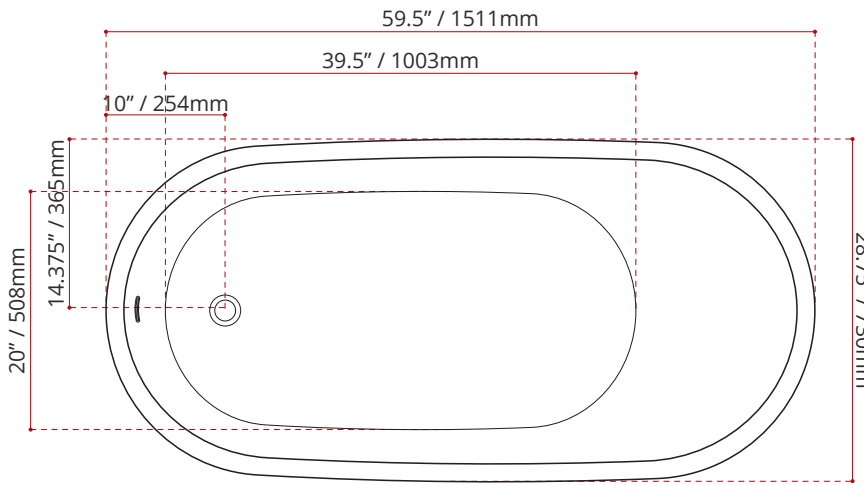

Product images are for illustration purposes only. Actual product(s) may vary.

MODEL No.	FINISH
928	GW GLOSS WHITE

DIMENSIONS	WATER DEPTH	CAPACITY
<ul style="list-style-type: none"> • Length: 59.5" / 1511mm • Width: 28.75" / 730mm • Height: 27.5" / 699mm 	13.78" / 350mm Drain to overflow	50 gal. 190 litres of water

PRODUCT INFORMATION:

Valley's SERENITY freestanding bath is a bold, expressionistic addition to any bathroom. A contoured backrest is perfect for cradling the curves of the body for optimal comfort during a soak. **This tub comes with an integral slotted overflow and a white pop-up drain is included.** Complies with CSA & IAPMO standards

SHIPPING INFORMATION:

- Length: 60.6" / 1540mm
- Width: 30.7" / 780mm
- Height: 29" / 740mm
- Net Weight: 46 kg / 101 lbs.
- Gross Weight: 60 kg / 132 lbs.

CUSTOMIZE YOUR TUB

ALL UPCHARGE OPTIONS ARE MADE TO ORDER
- NO REFUND - NO RETURN -