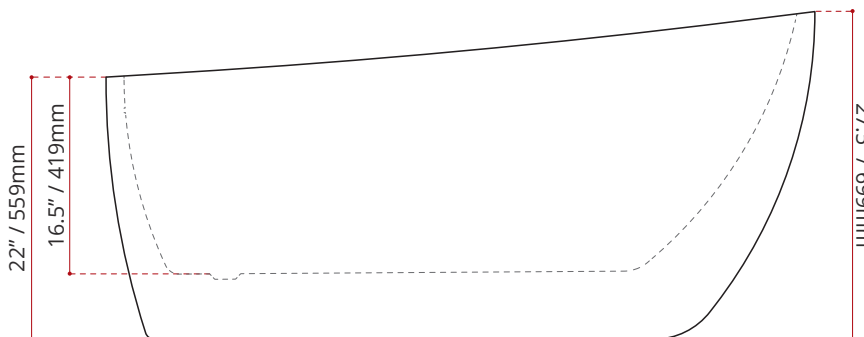

Product images are for illustration purposes only. Actual product(s) may vary.

MODEL No.	FINISH
928	GW GLOSS WHITE

DIMENSIONS	WATER DEPTH	CAPACITY
<ul style="list-style-type: none"> • Length: 59.5" / 1511mm • Width: 28.75" / 730mm • Height: 27.5" / 699mm 	13.78" / 350mm Drain to overflow	50 gal. 190 litres of water

PRODUCT INFORMATION:

Valley's SERENITY freestanding bath is a bold, expressionistic addition to any bathroom. A contoured backrest is perfect for cradling the curves of the body for optimal comfort during a soak. **This tub comes with an integral slotted overflow and a white pop-up drain is included.** Complies with CSA & IAPMO standards

SHIPPING INFORMATION:

- Length: 60.6" / 1540mm
- Width: 30.7" / 780mm
- Height: 29" / 740mm
- Net Weight: 46 kg / 101 lbs.
- Gross Weight: 60 kg / 132 lbs.

CUSTOMIZE YOUR TUB

ALL UPCHARGE OPTIONS ARE MADE TO ORDER
- NO REFUND - NO RETURN -