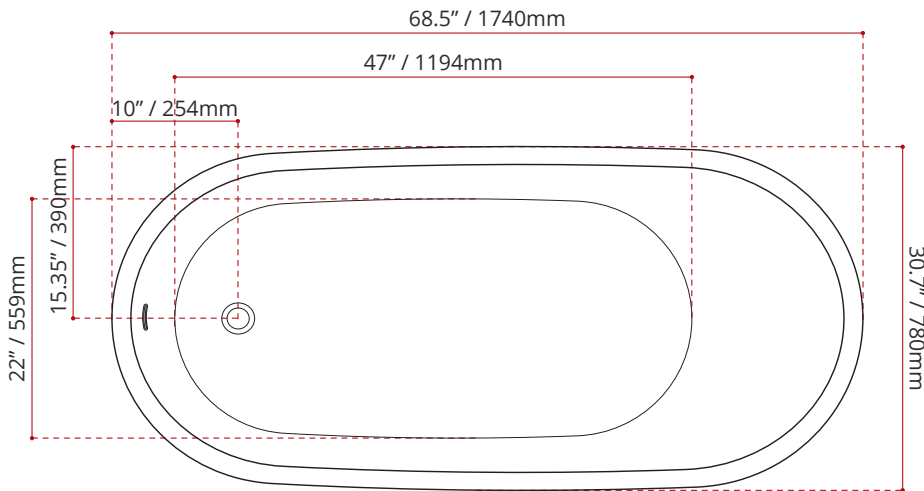

DISCLAIMER: Measurements may vary ± ¼" (Diagram Not to scale)