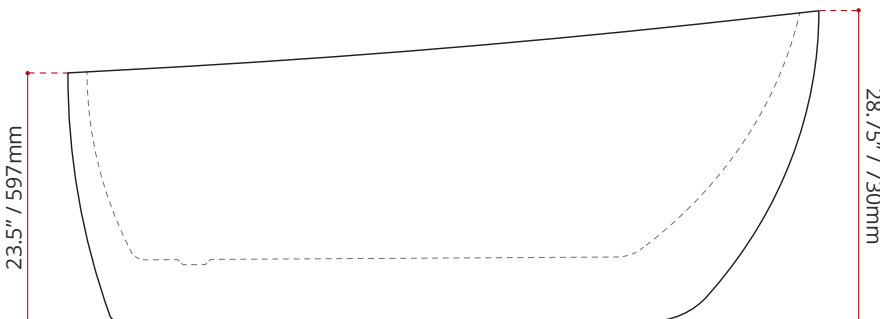

DISCLAIMER: Measurements may vary ± ¼" (Diagram Not to scale)