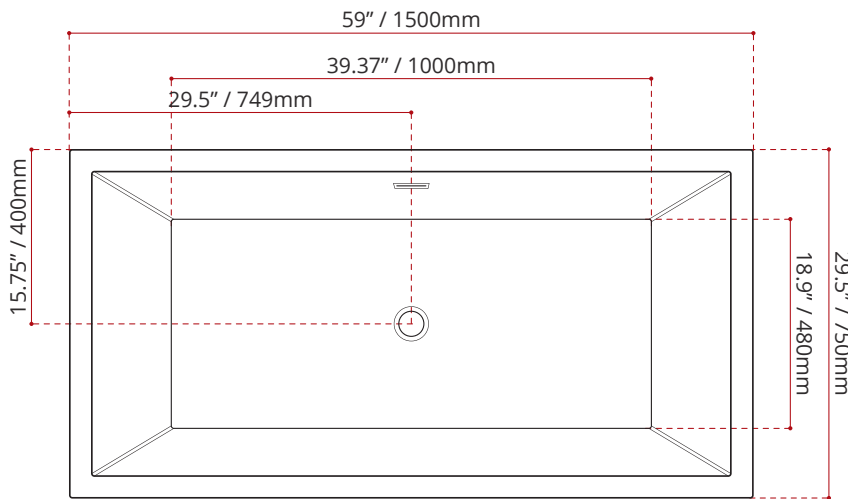

Product images are for illustration purposes only. Actual product(s) may vary.

MODEL No.	FINISH
943	GW GLOSS WHITE

DIMENSIONS	WATER DEPTH	CAPACITY
<ul style="list-style-type: none"> • Length: 59" / 1500mm • Width: 29.5" / 750mm • Height: 23.6" / 600mm 	15.75" / 400mm Drain to overflow	50.9 gal. 192.7 litres of water

PRODUCT INFORMATION: **NOT AVAILABLE IN B.C.**

Valley's SPINEL freestanding bath is elegantly sculpted to please even the most extreme bathers. *This tub comes with an integral slotted overflow and a white pop-up drain is included.* Complies with CSA & IAPMO standards

SHIPPING INFORMATION:

- Length: 61" / 1549mm
- Width: 32" / 813mm
- Height: 25" / 635mm
- Net Weight: 54 kg / 119 lbs.
- Gross Weight: 69 kg / 152 lbs.

CUSTOMIZE YOUR TUB

ALL UPCHARGE OPTIONS ARE MADE TO ORDER
- NO REFUND - NO RETURN -