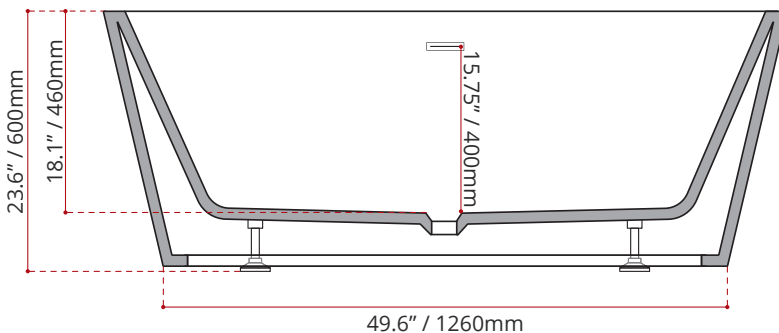

Product images are for illustration purposes only. Actual product(s) may vary.

MODEL No.	FINISH
943	GW GLOSS WHITE

DIMENSIONS	WATER DEPTH	CAPACITY
<ul style="list-style-type: none"> • Length: 59" / 1500mm • Width: 29.5" / 750mm • Height: 23.6" / 600mm 	15.75" / 400mm Drain to overflow	50.9 gal. 192.7 litres of water

PRODUCT INFORMATION: **NOT AVAILABLE IN B.C.**

Valley's SPINEL freestanding bath is elegantly sculpted to please even the most extreme bathers. *This tub comes with an integral slotted overflow and a white pop-up drain is included.* Complies with CSA & IAPMO standards

SHIPPING INFORMATION:

- Length: 61" / 1549mm
- Width: 32" / 813mm
- Height: 25" / 635mm
- Net Weight: 54 kg / 119 lbs.
- Gross Weight: 69 kg / 152 lbs.

CUSTOMIZE YOUR TUB

ALL UPCHARGE OPTIONS ARE MADE TO ORDER
- NO REFUND - NO RETURN -