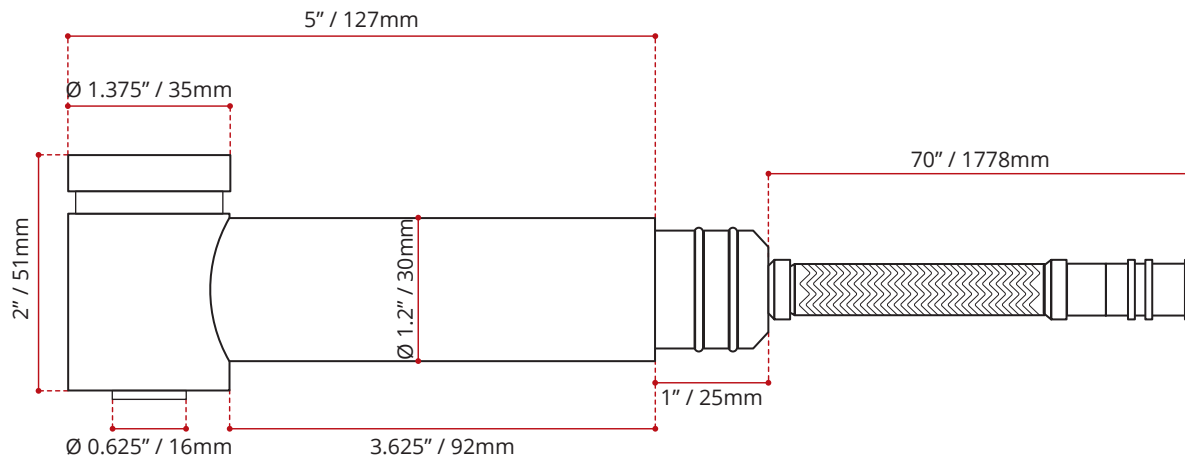

DESCRIPTION
<ul style="list-style-type: none"> • Kitchen Spray Head for: S802.568.110 • Polished Stainless Steel Finish

SHIPPING DIMENSIONS
<ul style="list-style-type: none"> • Length: 8" / 203mm • Width: 8" / 203mm • Height: 3" / 76mm • Net Weight: 0.750kg / 1.6lbs. • Gross Weight: 1kg / 2.2bs.

DISCLAIMER: Measurements may vary $\pm \frac{1}{4}"$ (Diagram Not to scale)