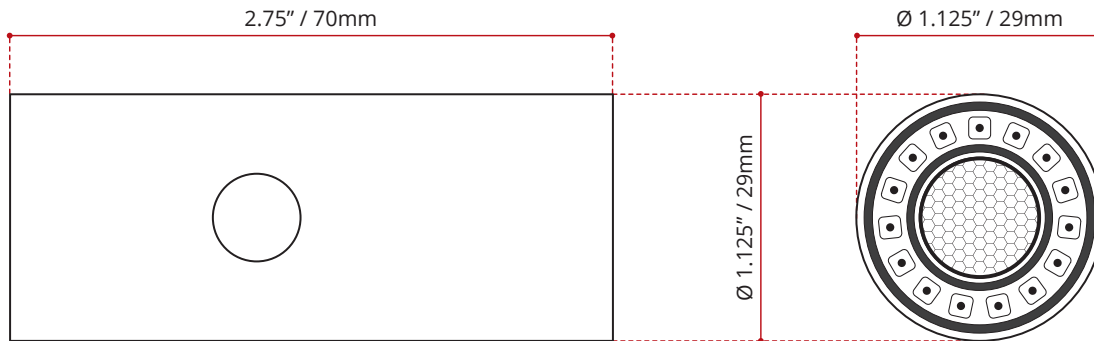

DESCRIPTION
<ul style="list-style-type: none"><li>• Kitchen Spray Head for: 2005.591.210</li><li>• Brushed Stainless Steel Finish</li></ul>

SHIPPING DIMENSIONS
<ul style="list-style-type: none"><li>• Length: 5" / 127mm</li><li>• Width: 3" / 76mm</li><li>• Height: 3" / 76mm</li><li>• Net Weight: 0.5kg / 1.1lbs.</li><li>• Gross Weight: 0.750kg / 1.6lbs.</li></ul>

DISCLAIMER: Measurements may vary ± ¼" (Diagram Not to scale)