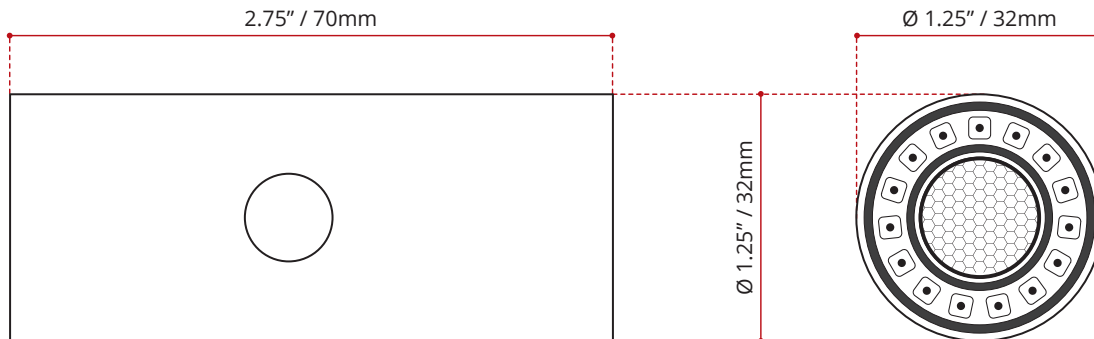

DESCRIPTION
<ul style="list-style-type: none"> • Kitchen Spray Head for: 2016.594.110 • Polished Stainless Steel Finish

SHIPPING DIMENSIONS
<ul style="list-style-type: none"> • Length: 5" / 127mm • Width: 3" / 76mm • Height: 3" / 76mm • Net Weight: 0.5kg / 1.1lbs. • Gross Weight: 0.750kg / 1.6lbs.

DISCLAIMER: Measurements may vary ± ¼" (Diagram Not to scale)