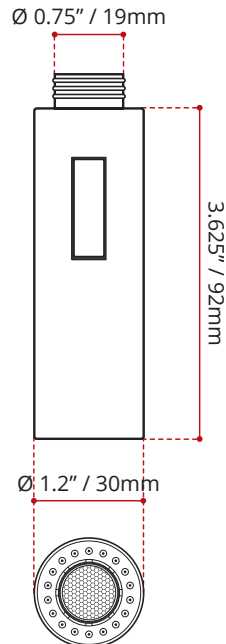

DESCRIPTION
<ul style="list-style-type: none"> • Kitchen Spray Head for: 802A.591.110 • Polished Stainless Steel Finish

SHIPPING DIMENSIONS
<ul style="list-style-type: none"> • Length: 5" / 127mm • Width: 3" / 76mm • Height: 3" / 76mm • Net Weight: 0.5kg / 1.1lbs. • Gross Weight: 0.750kg / 1.6lbs.

DISCLAIMER: Measurements may vary ± ¼" (Diagram Not to scale)