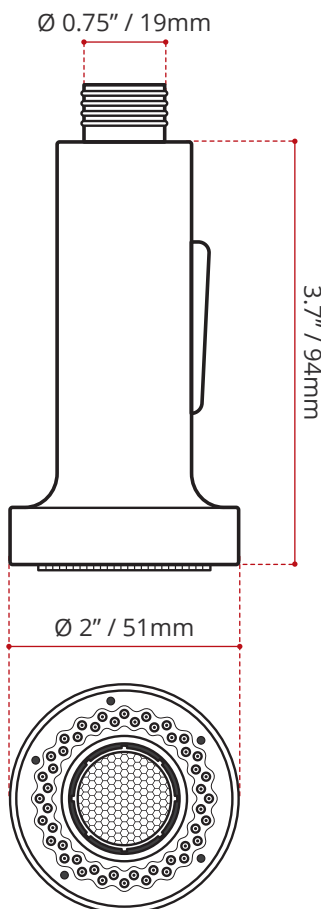

Product images are for illustration purposes only. Actual product(s) may vary.

#### DESCRIPTION

- Dual pull-out Spray head for:
  - S1634.557.210 (Chef)
  - 2013.596.210 (Mini Chef)
  - S1901.591.210
- Brushed Stainless Steel Finish

#### SHIPPING INFORMATION

- Length: 5" / 127mm
- Net Weight: 0.2kg / 0.5lbs
- Width: 5" / 127mm
- Gross Weight: 0.4kg / 1lbs
- Height: 5" / 127mm

DISCLAIMER: Measurements may vary  $\pm$  1/4" (Diagram Not to scale)