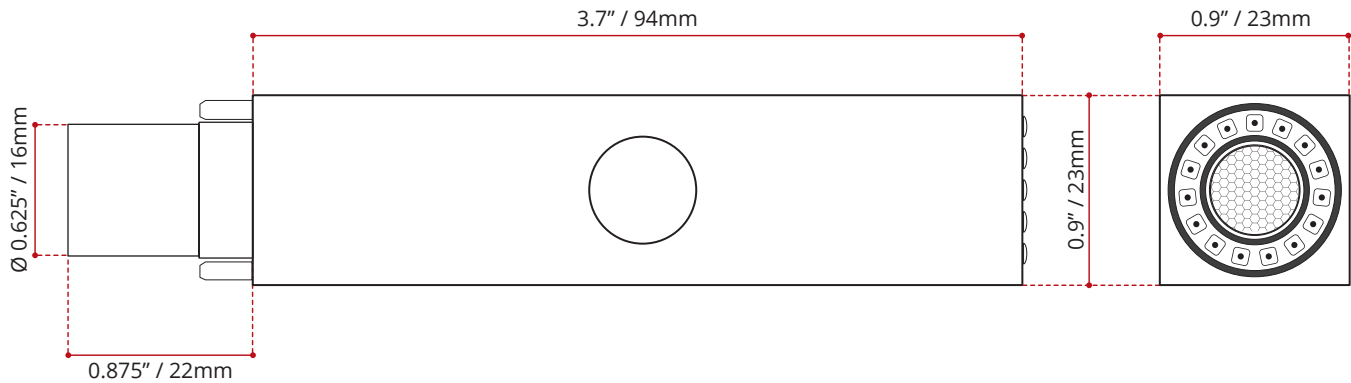

DESCRIPTION
<ul style="list-style-type: none"> • Kitchen Spray Head for: 281.591.210 • Brushed Stainless Steel Finish

SHIPPING DIMENSIONS
<ul style="list-style-type: none"> • Length: 8" / 203mm • Width: 3" / 76mm • Height: 3" / 76mm • Net Weight: 0.750kg / 1.6lbs. • Gross Weight: 1kg / 2.2bs.

DISCLAIMER: Measurements may vary \pm 1/4" (Diagram Not to scale)