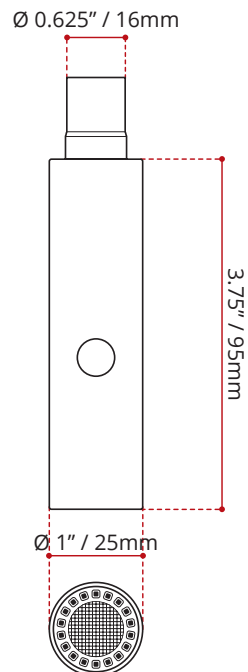

DESCRIPTION
<ul style="list-style-type: none"> • Kitchen Spray Head for: 2006.591.510 • Matte Black Finish

SHIPPING DIMENSIONS
<ul style="list-style-type: none"> • Length: 5" / 127mm • Width: 3.5" / 89mm • Height: 2" / 51mm • Net Weight: 0.5kg / 1.1lbs. • Gross Weight: 0.750kg / 1.6lbs.

DISCLAIMER: Measurements may vary ± ¼" (Diagram Not to scale)