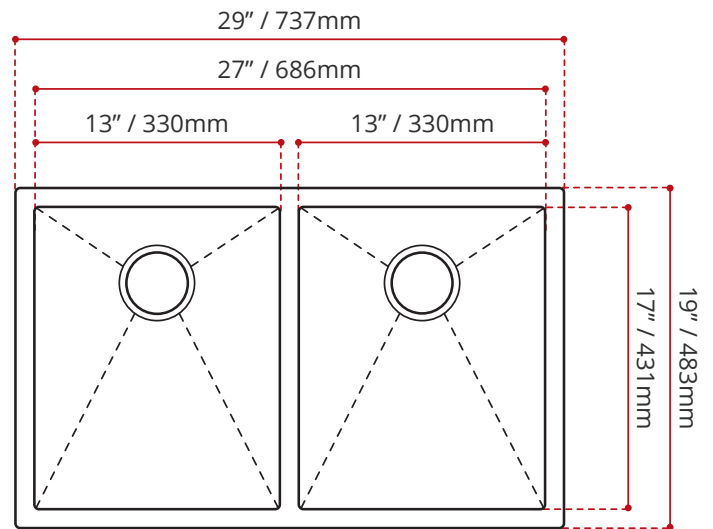

**DESCRIPTION:**

- Double bowl 10° radius kitchen sink
- Undermount install
- Handcrafted from T-304 brushed stainless steel
- Durable commercial-grade 16 gauge thickness
- Off-set Back Drain location
- Drain groove design
- StoneGuard undercoated over rubber pad
- Sink grid and basket strainer included

**MINIMUM CABINET SIZE:**

32" / 813mm

**SINK GRID OPTION**

BG3242 X 2

**FINISH:**

BRUSHED STAINLESS STEEL

**SHIPPING INFORMATION:**

- Length: 31" / 787mm
- Net Weight: 13 kg / 29 lbs.
- Width: 21" / 533mm
- Gross Weight: 16 kg / 35 lbs.
- Height: 13.5" / 343mm

DISCLAIMER:  
Measurements may vary ± ¼"  
(Diagram Not to scale)