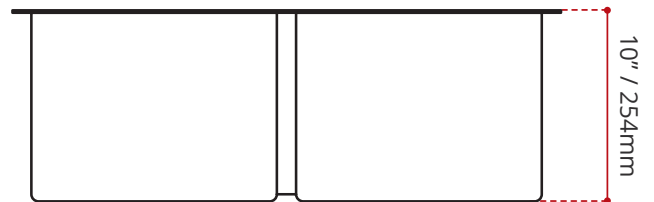

**DESCRIPTION:**

- Double bowl 10° radius kitchen sink
- Undermount install
- Handcrafted from T-304 brushed stainless steel
- Durable commercial-grade 16 gauge thickness
- Off-set Back Drain location
- Drain groove design
- StoneGuard undercoated over rubber pad
- Sink grid and basket strainer included

**MINIMUM CABINET SIZE:**

32" / 813mm

**SINK GRID OPTION**

BG3242 X 2

**FINISH:**

BRUSHED STAINLESS STEEL

**SHIPPING INFORMATION:**

- Length: 31" / 787mm
- Net Weight: 13 kg / 29 lbs.
- Width: 21" / 533mm
- Gross Weight: 16 kg / 35 lbs.
- Height: 13.5" / 343mm

DISCLAIMER:  
Measurements may vary ± ¼"  
(Diagram Not to scale)