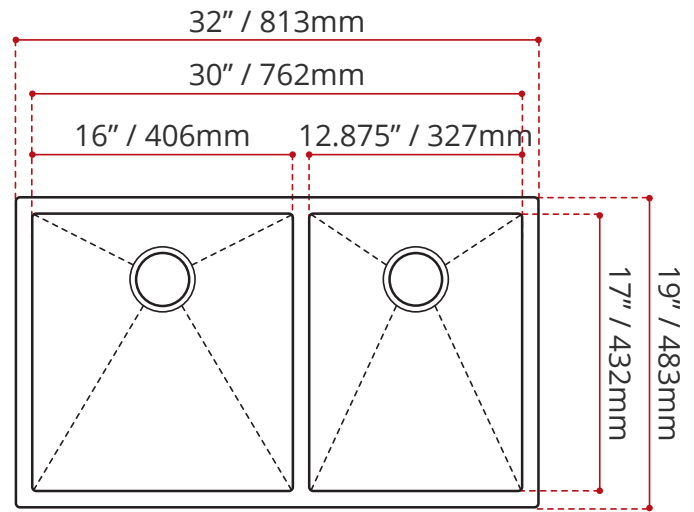

DESCRIPTION:

- Double bowl 10° radius kitchen sink
- Undermount install
- Handcrafted from T-304 brushed stainless steel
- Durable commercial-grade 16 gauge thickness
- Off-set Back Drain location
- Drain groove design
- StoneGuard undercoated over rubber pad
- Sink grid and basket strainer included

MINIMUM CABINET SIZE:

36" / 914mm

SINK GRID OPTION

BG4042
BG3242

FINISH:

BRUSHED STAINLESS STEEL

SHIPPING INFORMATION:

- Length: 33.75" / 857mm
- Net Weight: 14.64 kg / 32.3 lbs.
- Width: 20.5" / 522mm
- Gross Weight: 18.1 kg / 39.9 lbs.
- Height: 13.3" / 340mm

DISCLAIMER:
Measurements may vary ± 1/4"
(Diagram Not to scale)