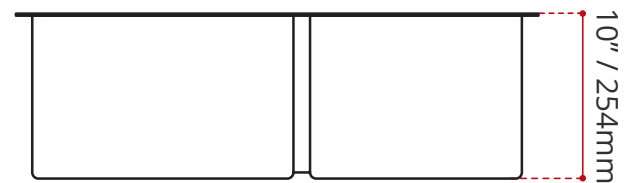

DESCRIPTION:

- Double bowl 10° radius kitchen sink
- Undermount install
- Handcrafted from T-304 brushed stainless steel
- Durable commercial-grade 16 gauge thickness
- Off-set Back Drain location
- Drain groove design
- StoneGuard undercoated over rubber pad
- Sink grid and basket strainer included

MINIMUM CABINET SIZE:

36" / 914mm

SINK GRID OPTION

BG4042
BG3242

FINISH:

BRUSHED STAINLESS STEEL

SHIPPING INFORMATION:

- Length: 33.75" / 857mm
- Net Weight: 14.64 kg / 32.3 lbs.
- Width: 20.5" / 522mm
- Gross Weight: 18.1 kg / 39.9 lbs.
- Height: 13.3" / 340mm

DISCLAIMER:
Measurements may vary ± 1/4"
(Diagram Not to scale)