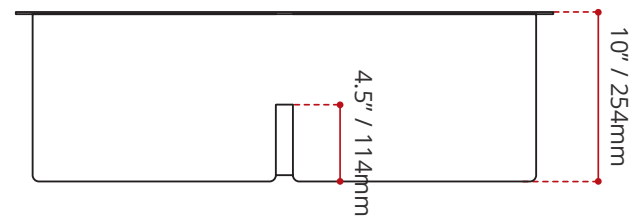

DESCRIPTION:

- Double bowl 10° radius kitchen sink
- Undermount install
- Handcrafted from T-304 brushed stainless steel
- Durable commercial-grade 16 gauge thickness
- Off-set Back Drain location
- Drain groove design
- StoneGuard undercoated over rubber pad
- Sink grid and basket strainers included

MINIMUM CABINET SIZE:

36" / 914mm

SINK GRID OPTION

BG3642 x 2

FINISH:

BRUSHED STAINLESS STEEL

SHIPPING INFORMATION:

- Length: 33.75" / 857mm
- Net Weight: 14.64 kg / 32.3 lbs.
- Width: 20.5" / 522mm
- Gross Weight: 18.1 kg / 39.9 lbs.
- Height: 13.3" / 340mm

DISCLAIMER:
Measurements may vary ± 1/4"
(Diagram Not to scale)