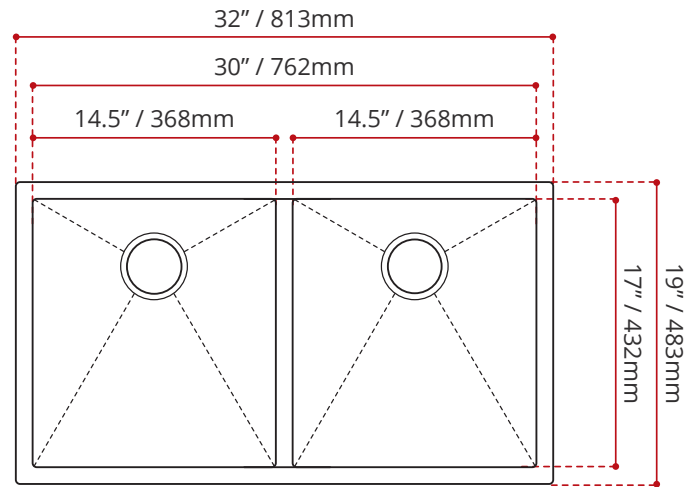

DESCRIPTION:

- Double bowl 10° radius kitchen sink
- Undermount install
- Handcrafted from T-304 brushed stainless steel
- Durable commercial-grade 16 gauge thickness
- Off-set Back Drain location
- Drain groove design
- StoneGuard undercoated over rubber pad
- Sink grid and basket strainers included

MINIMUM CABINET SIZE:

36" / 914mm

SINK GRID OPTION

BG3642 x 2

FINISH:

BRUSHED STAINLESS STEEL

SHIPPING INFORMATION:

- Length: 33.75" / 857mm
- Net Weight: 14.64 kg / 32.3 lbs.
- Width: 20.5" / 522mm
- Gross Weight: 18.1 kg / 39.9 lbs.
- Height: 13.3" / 340mm

DISCLAIMER:
Measurements may vary ± 1/4"
(Diagram Not to scale)