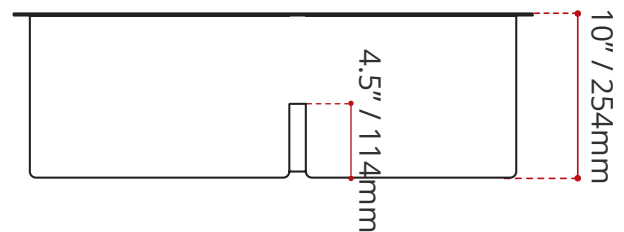

DESCRIPTION:

- Double bowl 10° radius kitchen sink
- Undermount install
- Handcrafted from T-304 brushed stainless steel
- Durable commercial-grade 16 gauge thickness
- Off-set Back Drain location
- Drain groove design
- StoneGuard undercoated over rubber pad
- Sink grid and basket strainer included

MINIMUM CABINET SIZE:

36" / 914mm

SINK GRID OPTION

BG4042
BG3242

FINISH:

BRUSHED STAINLESS STEEL

SHIPPING INFORMATION:

- Length: 33.75" / 857mm
- Net Weight: 14.64 kg / 32.3 lbs.
- Width: 20.5" / 522mm
- Gross Weight: 18.1 kg / 39.9 lbs.
- Height: 13.3" / 340mm

DISCLAIMER:
Measurements may vary ± 1/4"
(Diagram Not to scale)