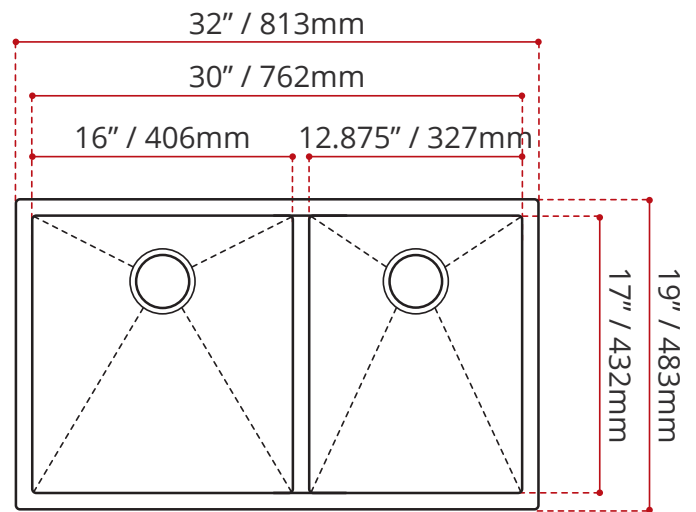

DESCRIPTION:

- Double bowl 10° radius kitchen sink
- Undermount install
- Handcrafted from T-304 brushed stainless steel
- Durable commercial-grade 16 gauge thickness
- Off-set Back Drain location
- Drain groove design
- StoneGuard undercoated over rubber pad
- Sink grid and basket strainer included

MINIMUM CABINET SIZE:

36" / 914mm

SINK GRID OPTION

BG4042
BG3242

FINISH:

BRUSHED STAINLESS STEEL

SHIPPING INFORMATION:

- Length: 33.75" / 857mm
- Net Weight: 14.64 kg / 32.3 lbs.
- Width: 20.5" / 522mm
- Gross Weight: 18.1 kg / 39.9 lbs.
- Height: 13.3" / 340mm

DISCLAIMER:
Measurements may vary ± 1/4"
(Diagram Not to scale)