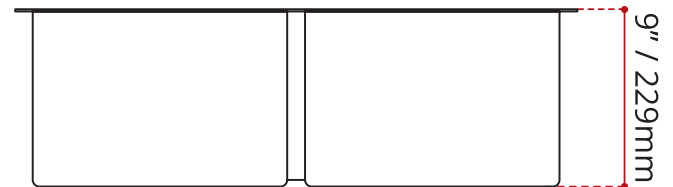

Product images are for illustration purposes only. Actual product(s) may vary.

DESCRIPTION:

- Double bowl 10° radius kitchen sink
- Undermount install
- Handcrafted from T-304 brushed stainless steel
- Durable commercial-grade 18 gauge thickness
- Off-set Back Drain location
- Drain groove design
- StoneGuard undercoated over rubber pad
- Sink grid and basket strainer included

MINIMUM CABINET SIZE:

34" / 864mm

SINK GRID OPTION

BG3640 (x2)

FINISH:

BRUSHED STAINLESS STEEL

SHIPPING INFORMATION:

- Length: 33.75" / 857mm
- Net Weight: 15 kg / 33 lbs.
- Width: 20.5" / 521mm
- Gross Weight: 17.5 kg / 38.5lbs.
- Height: 13.3" / 338mm

DISCLAIMER: Measurements may vary ± ¼" (Diagram Not to scale)