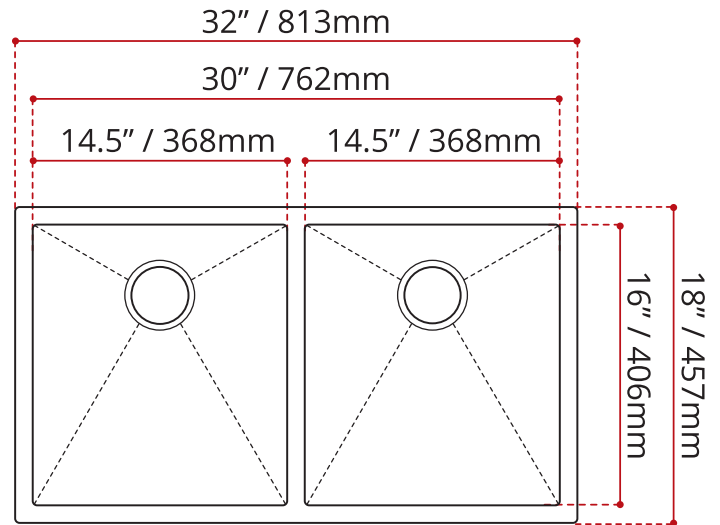

Product images are for illustration purposes only. Actual product(s) may vary.

DESCRIPTION:

- Double bowl 10° radius kitchen sink
- Undermount install
- Handcrafted from T-304 brushed stainless steel
- Durable commercial-grade 18 gauge thickness
- Off-set Back Drain location
- Drain groove design
- StoneGuard undercoated over rubber pad
- Sink grid and basket strainer included

MINIMUM CABINET SIZE:

34" / 864mm

SINK GRID OPTION

BG3640 (x2)

FINISH:

BRUSHED STAINLESS STEEL

SHIPPING INFORMATION:

- Length: 33.75" / 857mm
- Net Weight: 15 kg / 33 lbs.
- Width: 20.5" / 521mm
- Gross Weight: 17.5 kg / 38.5lbs.
- Height: 13.3" / 338mm

DISCLAIMER: Measurements may vary ± ¼" (Diagram Not to scale)