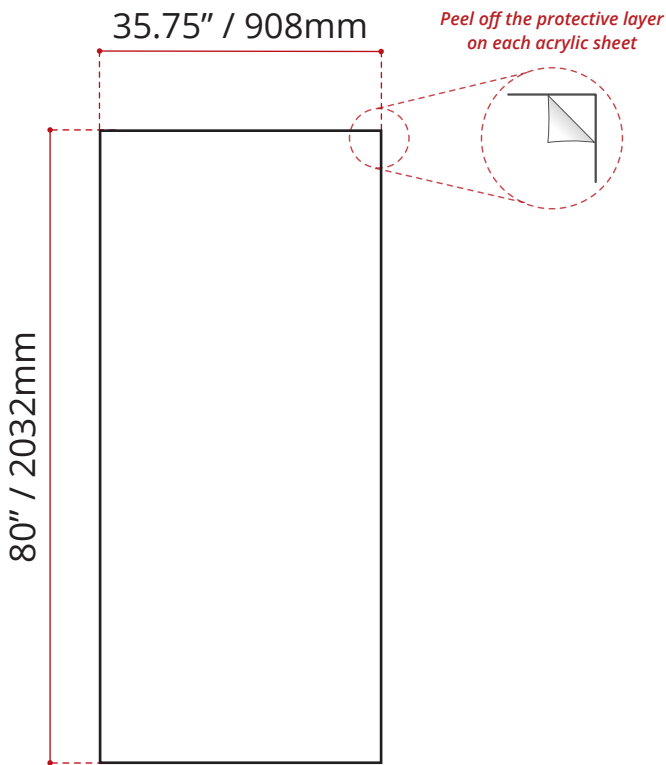

DESCRIPTION:

- **To use with any:**
 - 42" x 36" Single Threshold Shower Bases
- **The kit includes:**
 - **Two (2)** 35.75" x 80" Acrylic Sheets
 - **One (1)** 41.75" x 80" Acrylic Sheet
- **Wall thickness: 0.125"**
- Easy to clean and maintain
- High gloss / Crack - resistant acrylic
- Pure North American Acrylic

NO RETURN - NO REFUND

WALL THICKNESS: 0.125" / 3mm

WALL THICKNESS: 0.125" / 3mm

DISCLAIMER: Measurements may vary \pm 1/4" (Diagram Not to scale)