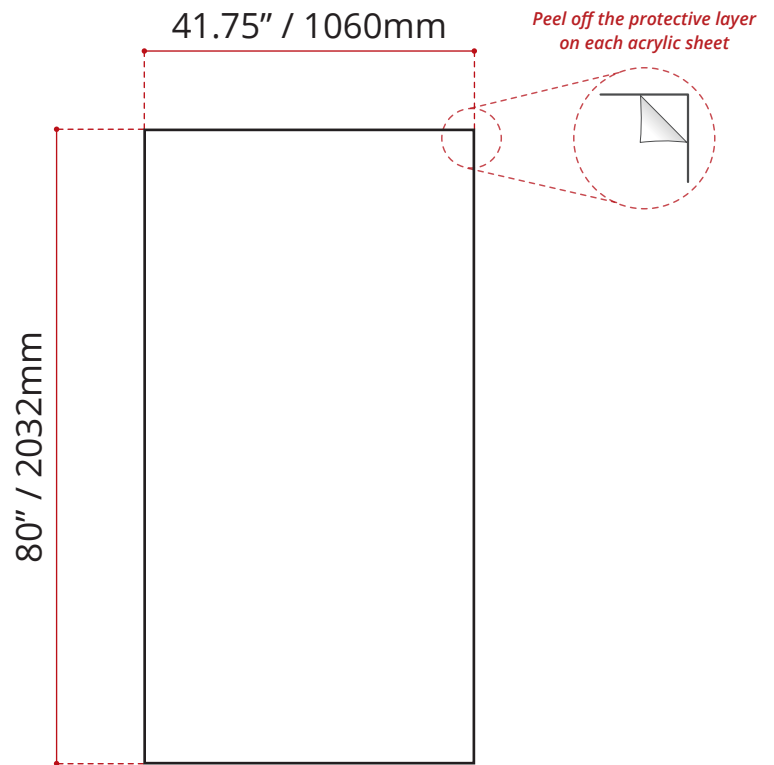

DESCRIPTION:

- **To use with any:**
 - 42" x 36" Single Threshold Shower Bases
- **The kit includes:**
 - **Two (2)** 35.75" x 80" Acrylic Sheets
 - **One (1)** 41.75" x 80" Acrylic Sheet
- **Wall thickness: 0.125"**
- Easy to clean and maintain
- High gloss / Crack - resistant acrylic
- Pure North American Acrylic

NO RETURN - NO REFUND

WALL THICKNESS: 0.125" / 3mm

WALL THICKNESS: 0.125" / 3mm

DISCLAIMER: Measurements may vary \pm 1/4" (Diagram Not to scale)