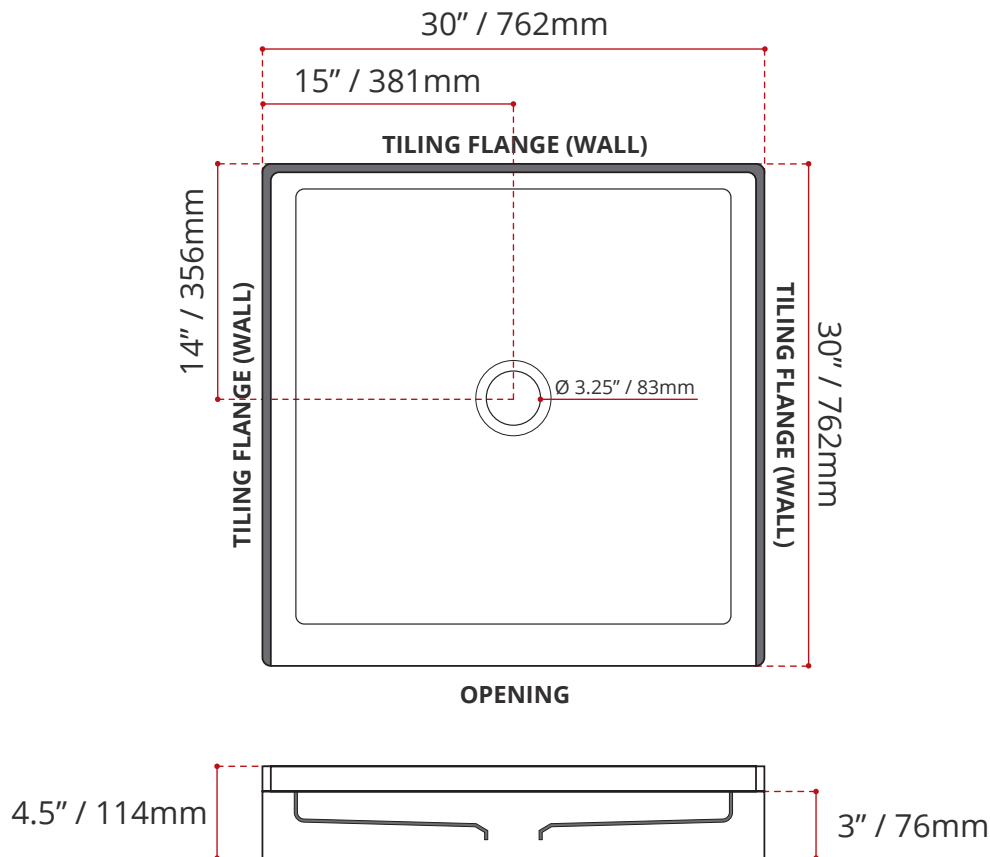

DISCLAIMER: Measurements may vary ± 1/4" (Diagram Not to scale)