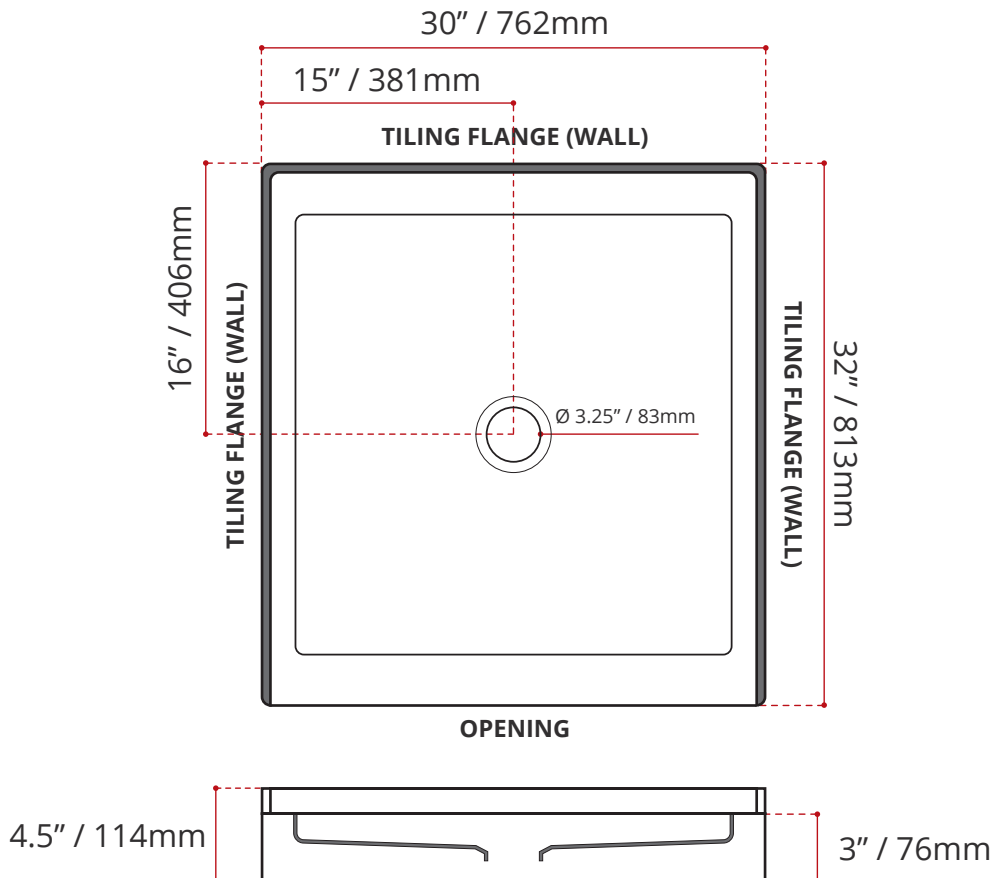

**SHIPPING INFORMATION:**

- Length: 34" / 864mm
- Width: 34" / 864mm
- Height: 8" / 203mm
- Net Weight: 17 kg / 37lbs
- Gross Weight: 20 kg / 44lbs

**DISCLAIMER:** Measurements may vary ± 1/4" (Diagram Not to scale)