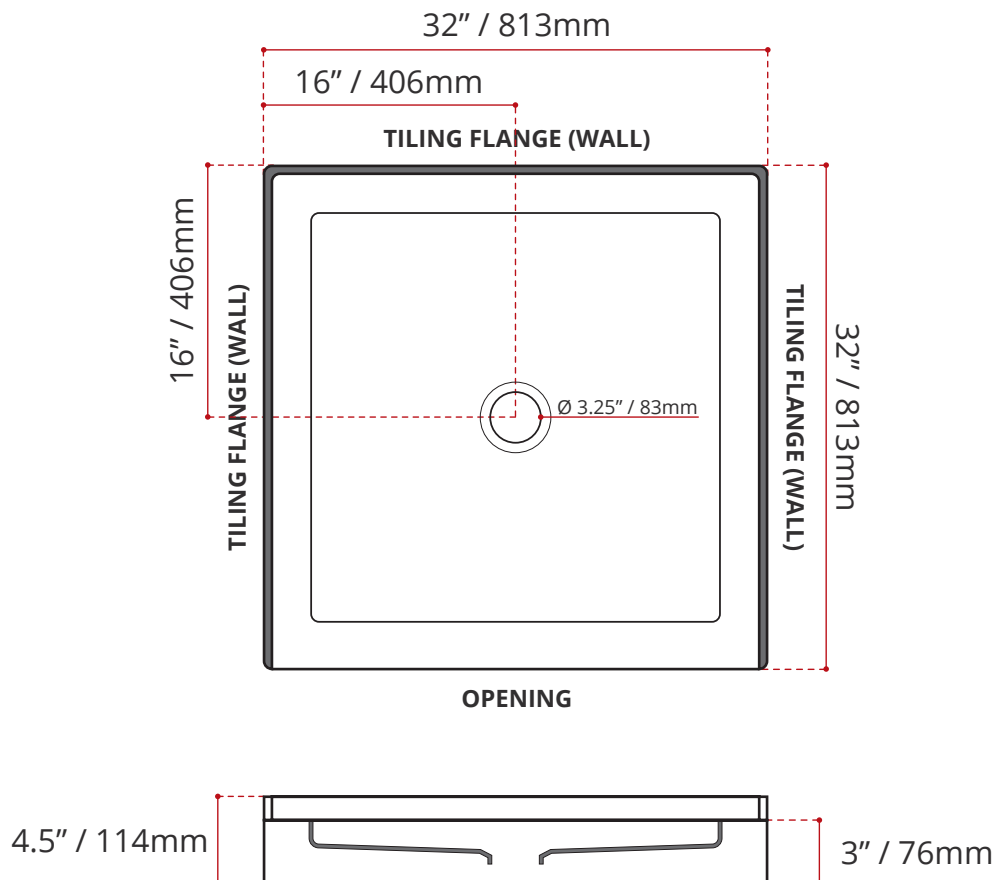

- Single Threshold / Opening
- **Center Drain**
- **Matte White Finish**
- Made in Canada
- Hygienic material
- **Made from Shila Stone cast resin**
- Stain, scratch and crack resistance
- Complies with CSA & IAPMO standards

SHIPPING INFORMATION:

- Length: 34" / 864mm
- Net Weight: 17 kg / 37lbs
- Width: 34" / 864mm
- Gross Weight: 20 kg / 44lbs
- Height: 8" / 203mm

DISCLAIMER: Measurements may vary ± 1/4" (Diagram Not to scale)