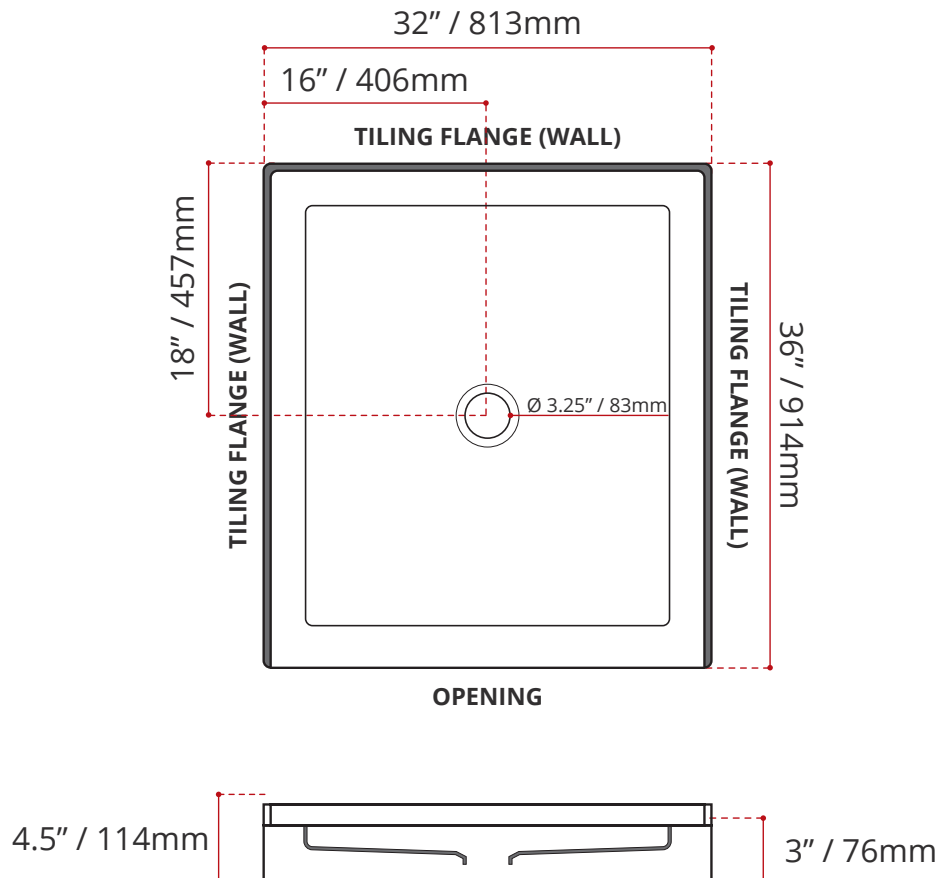

### SHIPPING INFORMATION:

- Length: 34" / 864mm
- Width: 38" / 965mm
- Height: 8" / 203mm
- Net Weight: 17 kg / 37lbs
- Gross Weight: 20 kg / 44lbs

DISCLAIMER: Measurements may vary  $\pm$  1/4" (Diagram Not to scale)