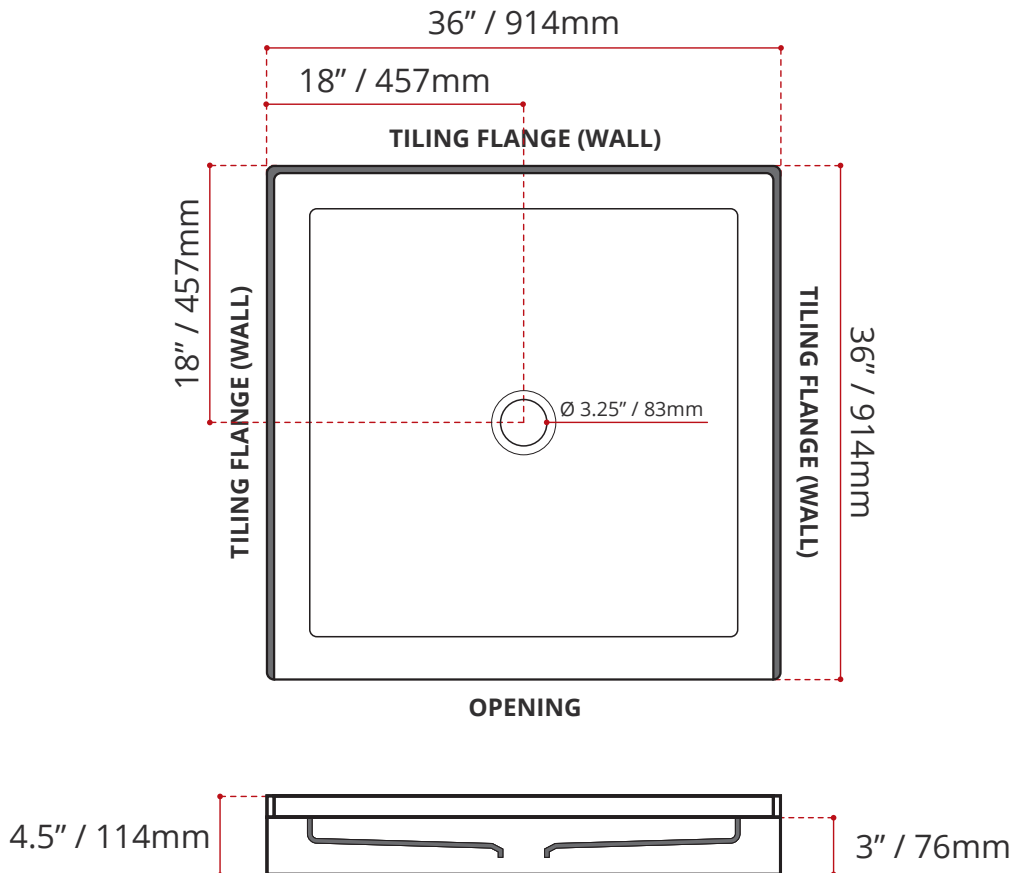

DISCLAIMER: Measurements may vary ± 1/4" (Diagram Not to scale)