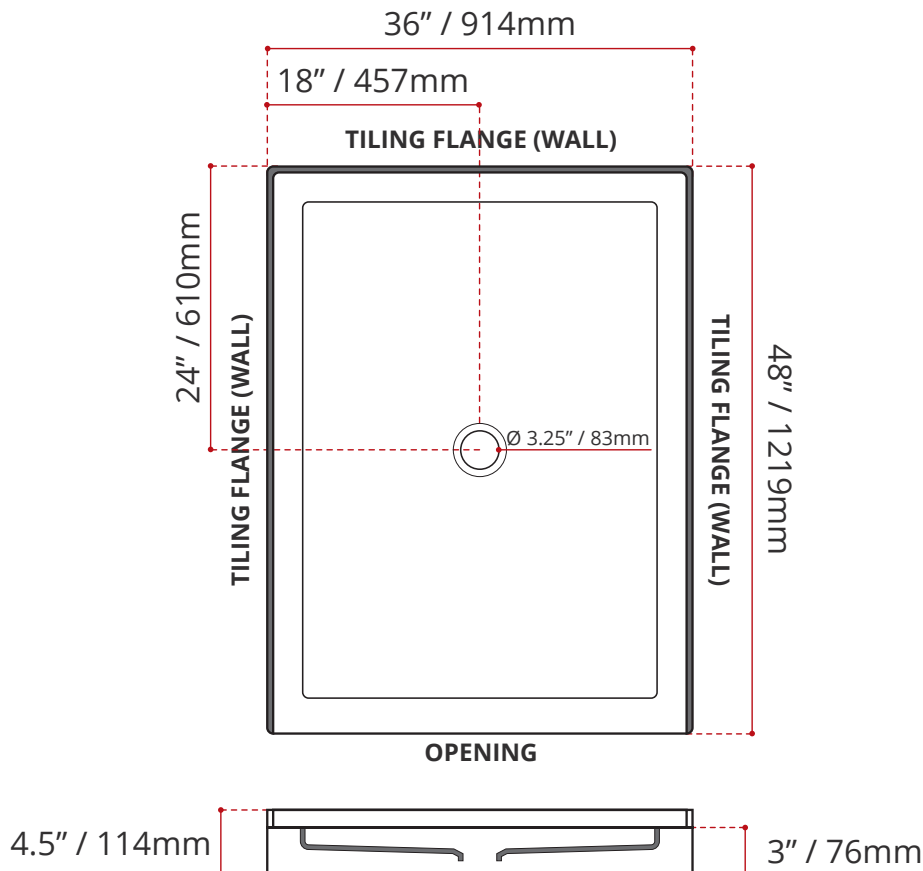

SHIPPING INFORMATION:

- Length: 38" / 965mm
- Net Weight: 20 kg / 44lbs
- Width: 50" / 1270mm
- Gross Weight: 25 kg / 55lbs
- Height: 8" / 203mm

DISCLAIMER: Measurements may vary ± 1/4" (Diagram Not to scale)